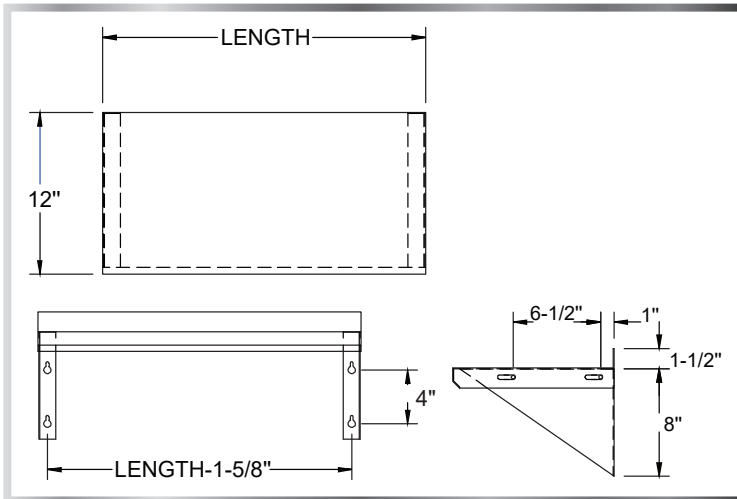

PREMIUM WALL SHELF

SHELVING - WALL

MATERIALS

- 18 Gauge 304 Stainless Steel

FEATURES

- 1-1/2" Backsplash
- Straight Safety Edge Front
- Includes Support Brackets and Mounting Kit (* 3 Brackets For Lengths 72" and Above)

MODEL NUMBER	LENGTH	WIDTH
WS-1224	24"	12"
WS-1230	30"	12"
WS-1236	36"	12"
WS-1248	48"	12"
WS-1260	60"	12"
WS-1272*	72"	12"
WS-1284*	84"	12"
WS-1296*	96"	12"

MODEL NUMBER	LENGTH	WIDTH
WS-1624	24"	16"
WS-1630	30"	16"
WS-1636	36"	16"
WS-1648	48"	16"
WS-1660	60"	16"
WS-1672*	72"	16"
WS-1684*	84"	16"
WS-1696*	96"	16"