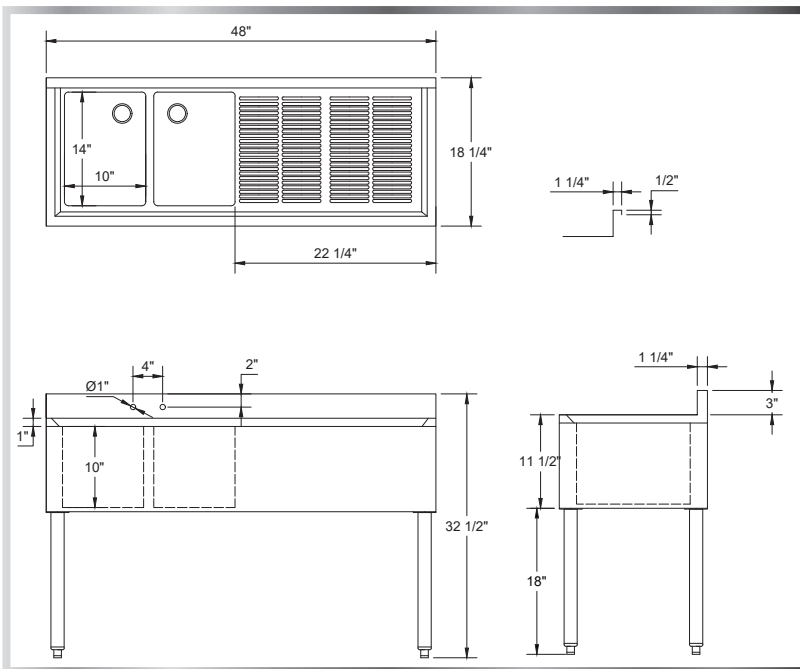

SLIM UNDERBAR 1-DRAINBOARD SINK (RIGHT)

UNDERBAR - SINKS

MATERIALS

- 18 Gauge 304 Stainless Steel; Fabricated
- Stainless Steel Apron on Front and Sides
- Stainless Steel Legs and Cross-Bracing
- Plastic Adjustable Bullet Feet

FEATURES

- 4" On-Center Wall-Mounted Faucet Holes
- 10" Deep Sink Bowls
- Includes Drain Baskets and Removable Overflow Stand Pipes
- Marine Edges

Include a New 4" OC Faucet With Your Order! (See Page 87)

Side Splashes for Underbar Sinks Now Available! (See Page 85)

MODEL NUMBER	BOWL SIZE L X W X H	LENGTH	WIDTH	NUMBER OF BOWLS
UW-2-101410-36R	10" x 14" x 10"	36"	18-1/4"	2
UW-2-101410-48R	10" x 14" x 10"	48"	18-1/4"	2
UW-3-101410-48R	10" x 14" x 10"	48"	18-1/4"	3
UW-3-101410-60R	10" x 14" x 10"	60"	18-1/4"	3