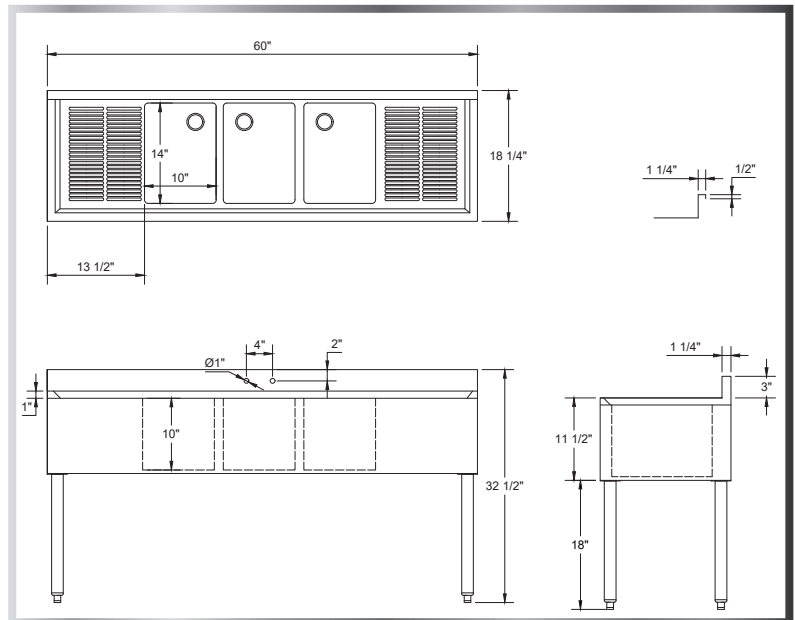

## MATERIALS

- 18 Gauge 304 Stainless Steel; Fabricated
- Stainless Steel Apron on Front and Sides
- Stainless Steel Legs and Cross-Bracing
- Plastic Adjustable Bullet Feet

## FEATURES

- 4" On-Center Wall-Mounted Faucet Holes
- 10" Deep Sink Bowls
- Includes Drain Baskets and Removable Overflow Stand Pipes
- Marine Edges

Include a New 4" OC Faucet With Your Order! (See Page 87)

Side Splashes for Underbar Sinks Now Available! (See Page 85)

MODEL NUMBER	BOWL SIZE L X W X H	LENGTH	WIDTH	NUMBER OF BOWLS
UW-2-101410-48LR	10" x 14" x 10"	48"	18-1/4"	2
UW-3-101410-60LR	10" x 14" x 10"	60"	18-1/4"	3
UW-3-101410-72LR	10" x 14" x 10"	72"	18-1/4"	3
UW-3-101410-84LR	10" x 14" x 10"	84"	18-1/4"	3
UW-3-101410-96LR	10" x 14" x 10"	96"	18-1/4"	3
UW-4-101410-72LR	10" x 14" x 10"	72"	18-1/4"	4
UW-4-101410-84LR	10" x 14" x 10"	84"	18-1/4"	4
UW-4-101410-96LR	10" x 14" x 10"	96"	18-1/4"	4