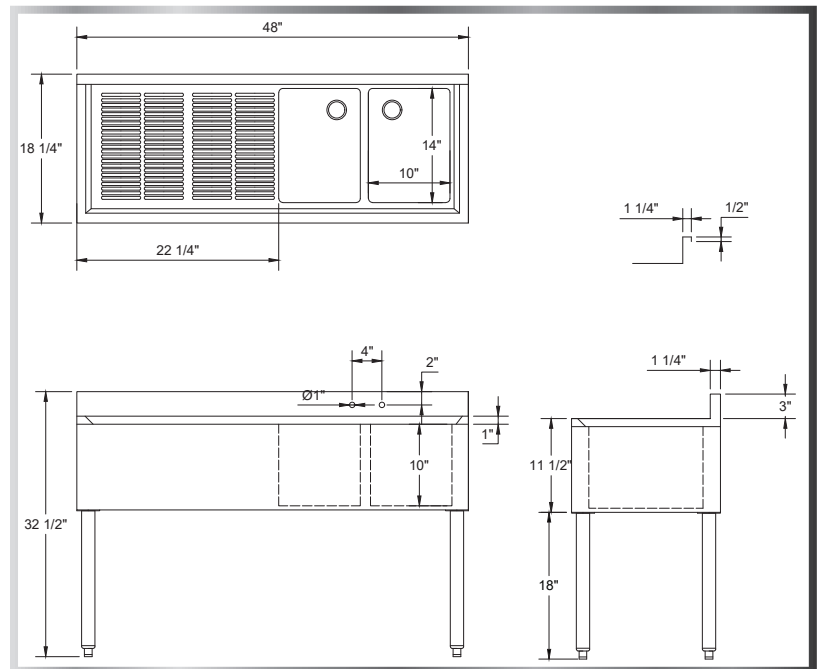

SLIM UNDERBAR 1-DRAINBOARD SINK (LEFT)

UNDERBAR - SINKS

MATERIALS

- 18 Gauge 304 Stainless Steel; Fabricated
- Stainless Steel Apron on Front and Sides
- Stainless Steel Legs and Cross-Bracing
- Plastic Adjustable Bullet Feet

FEATURES

- 4" On-Center Wall-Mounted Faucet Holes
- 10" Deep Sink Bowls
- Includes Drain Baskets and Removable Overflow Stand Pipes
- Marine Edges

Include a New 4" OC Faucet With Your Order! (See Page 87)

Side Splashes for Underbar Sinks Now Available! (See Page 85)

MODEL NUMBER	BOWL SIZE L X W X H	LENGTH	WIDTH	NUMBER OF BOWLS
UW-2-101410-36L	10" x 14" x 10"	36"	18-1/4"	2
UW-2-101410-48L	10" x 14" x 10"	48"	18-1/4"	2
UW-3-101410-48L	10" x 14" x 10"	48"	18-1/4"	3
UW-3-101410-60L	10" x 14" x 10"	60"	18-1/4"	3