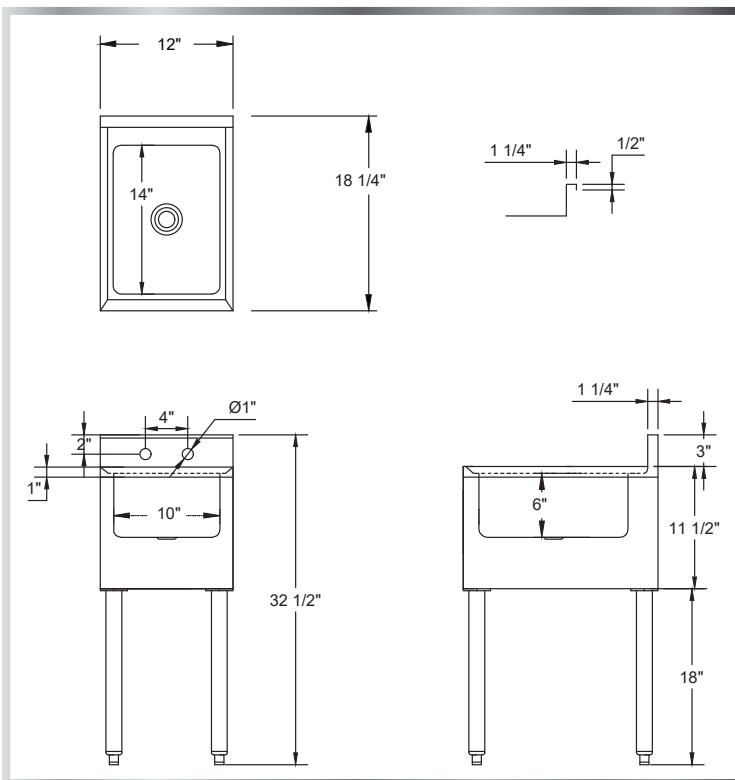

### MATERIALS

- 18 Gauge 304 Stainless Steel; Fabricated
- Stainless Steel Legs and Cross-Bracing
- Plastic Adjustable Bullet Feet

### FEATURES

- 4" On-Center Wall-Mounted Faucet Holes
- 6" Deep Sink Bowl
- 3" Backsplash
- Free-Standing

Include a New 4" OC Faucet With Your Order! (See Page 87)

Side Splashes for Underbar Sinks Now Available! (See Page 85)

MODEL NUMBER	BOWL SIZE L X W X H	LENGTH	WIDTH
UW-1-1014-1418V	10" x 14" x 6"	14-1/2"	18-1/4"
UW-1-1014-1218V	10" x 14" x 6"	12"	18-1/4"