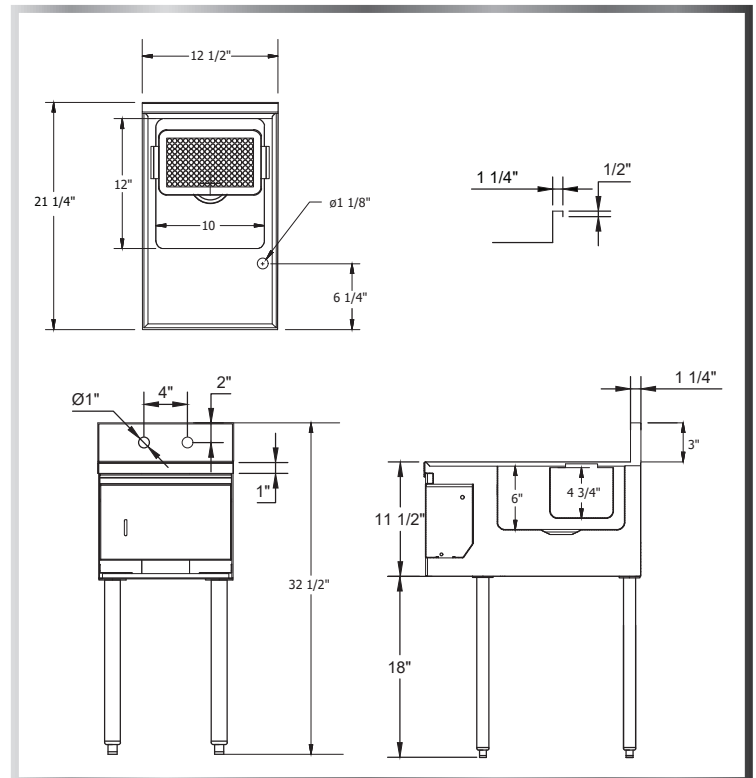

SLIM UNDER-BAR SINK WITH SOAP & TOWEL DISPENSER

UNDERBAR - SINKS

MATERIALS

- 18 Gauge 304 Stainless Steel; Fabricated
- Stainless Steel Legs and Cross-Bracing
- Plastic Adjustable Bullet Feet

FEATURES

- 4" On-Center Wall-Mounted Faucet Holes
- 6" Deep Sink Bowl
- Deck Mounted Soap Dispenser
- Front Mounted Towel Dispenser
- Includes Removable Drain Basket

Include a New 4" OC Faucet With Your Order! (See Page 87)

Side Splashes for Underbar Sinks Now Available! (See Page 85)

MODEL NUMBER	BOWL SIZE L X W X H	LENGTH	WIDTH
UW-1-1012-1218-TDV	10" x 12" x 6"	12-1/2"	18-1/4"
UW-1-1012-1221-TDV	10" x 12" x 6"	12-1/2"	21-1/4"
UW-1-1012-1518-TDV	10" x 12" x 6"	15"	18-1/4"
UW-1-1012-1521-TDV	10" x 12" x 6"	15"	21-1/4"