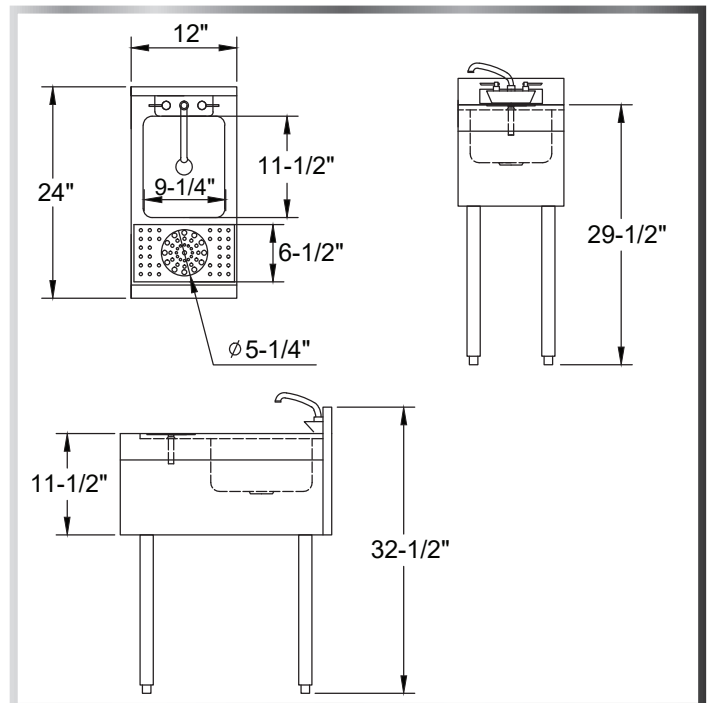

### MATERIALS

- 18 Gauge 304 Stainless Steel; Fabricated
- Stainless Steel Legs and Bullet Feet

### FEATURES

- 11-1/2" x 9-1/4" x 6" Sink Bowl
- 4" On-Center Wall-Mounted Faucet Holes (Faucet Included)
- Push-Down Rinse Faucet Included

MODEL NUMBER	LENGTH	WIDTH
UMRS-1224	12"	24"

### SPARE PARTS

MODEL NUMBER	UMR-P	UMR-V
DESCRIPTION	Glass Rinser plate, 14 Gauge 304 SS, 5.2" diameter, fits with UMR-V faucet.	Glass Rinser faucet, 1/2" water inlet, requires check valve, shut off & pressure regulator (set to 15PSI).