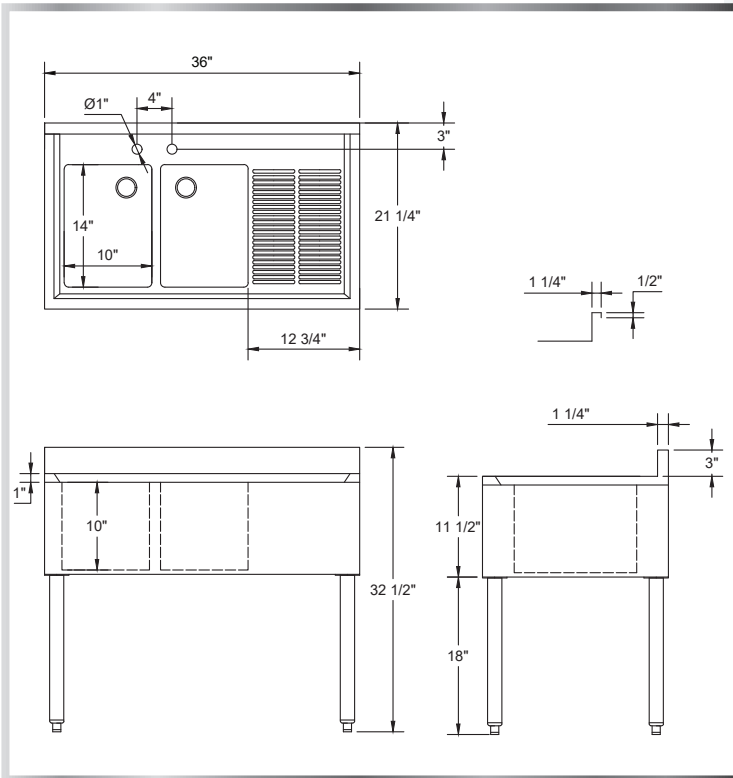

DECK MOUNT UNDERBAR 1-DRAINBOARD SINK (RIGHT)

UNDERBAR - SINKS

MATERIALS

- 18 Gauge 304 Stainless Steel; Fabricated
- Stainless Steel Apron on Front and Sides
- Stainless Steel Legs and Cross-Bracing
- Plastic Adjustable Bullet Feet

FEATURES

- 4" On-Center Deck-Mounted Faucet Holes
- 10" Deep Sink Bowls
- Includes Drain Baskets and Removable Overflow Stand Pipes
- Marine Edges

Include a New 4" OC Faucet With Your Order! (See Page 87)

Side Splashes for Underbar Sinks Now Available! (See Page 85)

MODEL NUMBER	BOWL SIZE L X W X H	LENGTH	WIDTH	NUMBER OF BOWLS
UD-2-101410-36R	10" x 14" x 10"	36"	21-1/4"	2
UD-2-101410-48R	10" x 14" x 10"	48"	21-1/4"	2
UD-3-101410-48R	10" x 14" x 10"	48"	21-1/4"	3
UD-3-101410-60R	10" x 14" x 10"	60"	21-1/4"	3