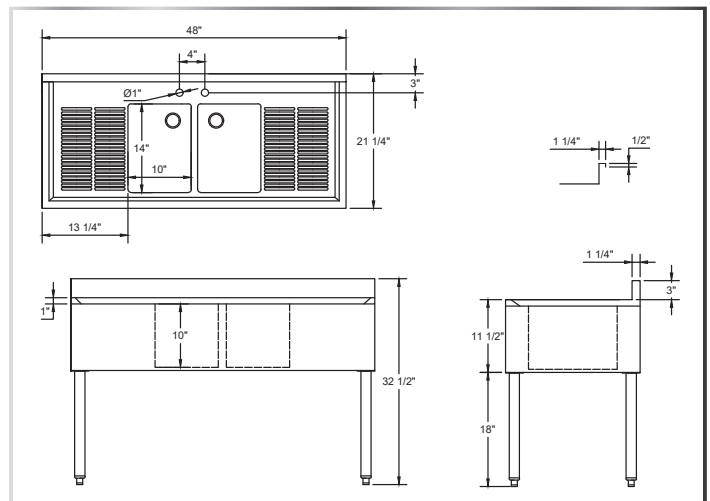

DECK MOUNT UNDERBAR 2-DRAINBOARD SINK

UNDERBAR - SINKS

MATERIALS

- 18 Gauge 304 Stainless Steel; Fabricated
- Stainless Steel Apron on Front and Sides
- Stainless Steel Legs and Cross-Bracing
- Plastic Adjustable Bullet Feet

Include a New 4" OC Faucet With Your Order! (See Page 87)

FEATURES

- 4" On-Center Deck-Mounted Faucet Holes
- 10" Deep Sink Bowls
- Includes Drain Baskets and Removable Overflow Stand Pipes
- Marine Edges

MODEL NUMBER	BOWL SIZE L X W X H	LENGTH	WIDTH	NUMBER OF BOWLS
UD-2-101410-48LR	10" x 14" x 10"	48"	21-1/4"	2
UD-3-101410-60LR	10" x 14" x 10"	60"	21-1/4"	3
UD-3-101410-72LR	10" x 14" x 10"	72"	21-1/4"	3
UD-3-101410-84LR	10" x 14" x 10"	84"	21-1/4"	3
UD-3-101410-96LR	10" x 14" x 10"	96"	21-1/4"	3
UD-4-101410-72LR	10" x 14" x 10"	72"	21-1/4"	4
UD-4-101410-84LR	10" x 14" x 10"	84"	21-1/4"	4
UD-4-101410-96LR	10" x 14" x 10"	96"	21-1/4"	4