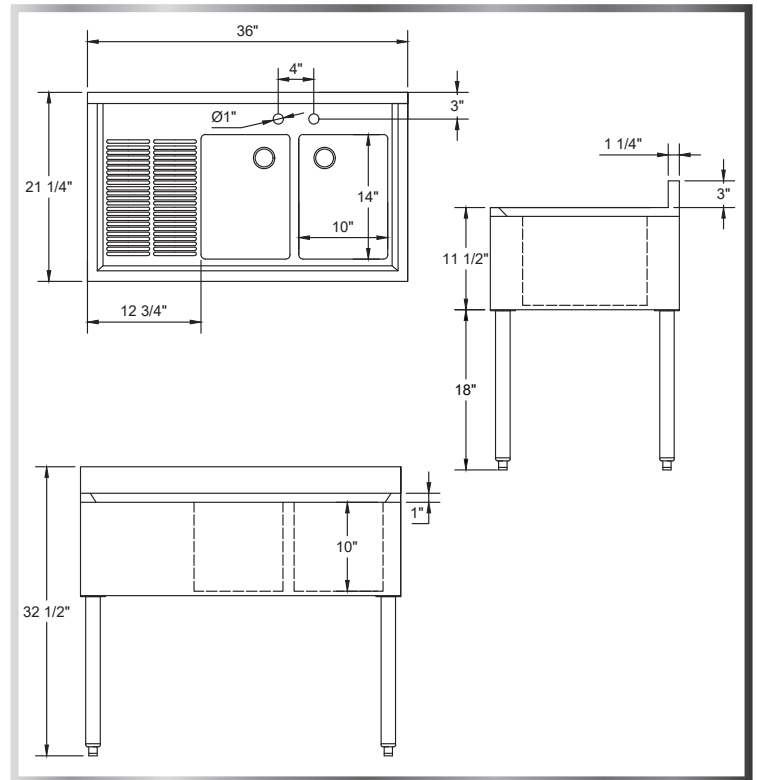

DECK MOUNT UNDERBAR 1-DRAINBOARD SINK (LEFT)

UNDERBAR - SINKS

MATERIALS

- 18 Gauge 304 Stainless Steel; Fabricated
- Stainless Steel Apron on Front and Sides
- Stainless Steel Legs and Cross-Bracing
- Plastic Adjustable Bullet Feet

FEATURES

- 4" On-Center Deck-Mounted Faucet Holes
- 10" Deep Sink Bowls
- Includes Drain Baskets and Removable Overflow Stand Pipes
- Marine Edges

Include a New 4" OC Faucet With Your Order! (See Page 87)

Side Splashes for Underbar Sinks Now Available! (See Page 85)

MODEL NUMBER	BOWL SIZE L X W X H	LENGTH	WIDTH	NUMBER OF BOWLS
UD-2-101410-36L	10" x 14" x 10"	36"	21-1/4"	2
UD-2-101410-48L	10" x 14" x 10"	48"	21-1/4"	2
UD-3-101410-48L	10" x 14" x 10"	48"	21-1/4"	3
UD-3-101410-60L	10" x 14" x 10"	60"	21-1/4"	3