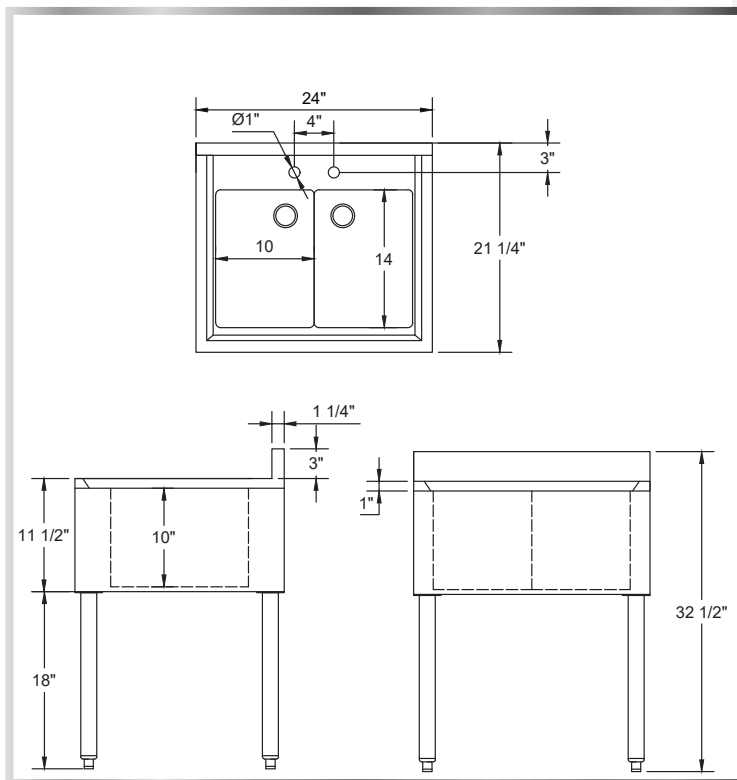

DECK MOUNT UNDEBAR SINK

UNDERBAR - SINKS

MATERIALS

- 18 Gauge 304 Stainless Steel; Fabricated
- Stainless Steel Apron on Front and Sides
- Stainless Steel Legs
- Plastic Adjustable Bullet Feet

FEATURES

- 4" On-Center Deck-Mounted Faucet Holes
- 10" Deep Sink Bowls
- Includes Drain Baskets and Removable Overflow Stand Pipes
- Marine Edges

Include a New 4" OC Faucet With Your Order! (See Page 87)

Side Splashes for Underbar Sinks Now Available! (See Page 85)

MODEL NUMBER	BOWL SIZE L X W X H	LENGTH	WIDTH	NUMBER OF BOWLS
UD-2-101410-24	10" x 14" x 10"	24"	21-1/4"	2
UD-3-101410-36	10" x 14" x 10"	36"	21-1/4"	3
UD-4-101410-48	10" x 14" x 10"	48"	21-1/4"	4