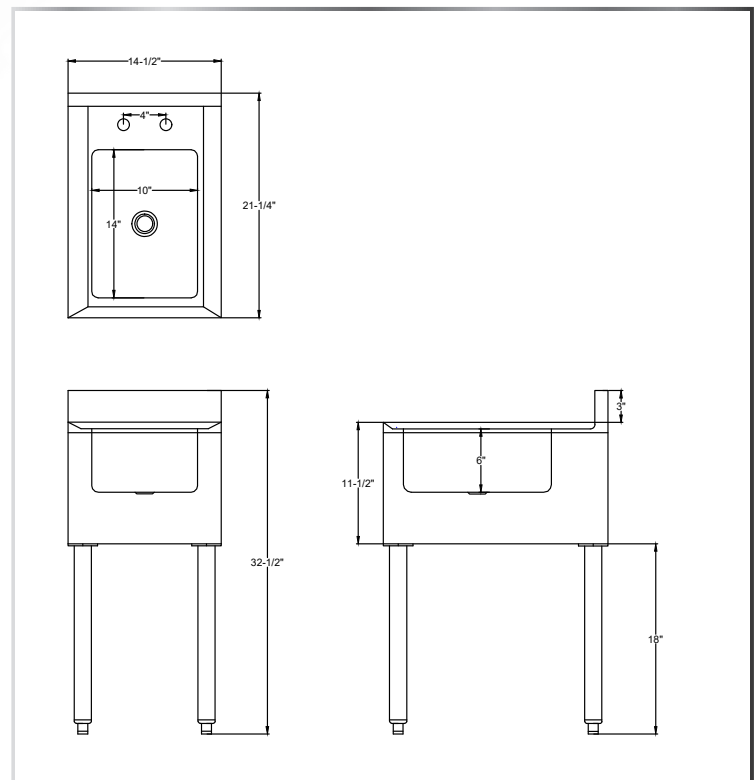

## MATERIALS

- 18 Gauge 304 Stainless Steel; Fabricated
- Stainless Steel Legs and Cross-Bracing
- Plastic Adjustable Bullet Feet

## FEATURES

- 4" On-Center Deck-Mounted Faucet Holes
- 6" Deep Sink Bowl
- 3" Backsplash
- Free-Standing

Include a New 4" OC Faucet With Your Order! (See Page 87)

Side Splashes for Underbar Sinks Now Available! (See Page 85)

MODEL NUMBER	BOWL SIZE L X W X H	LENGTH	WIDTH
UD-1-1014-1221V	10" x 14" x 6"	12"	21-1/4"
UD-1-1014-1421V	10" x 14" x 6"	14-1/2"	21-1/4"