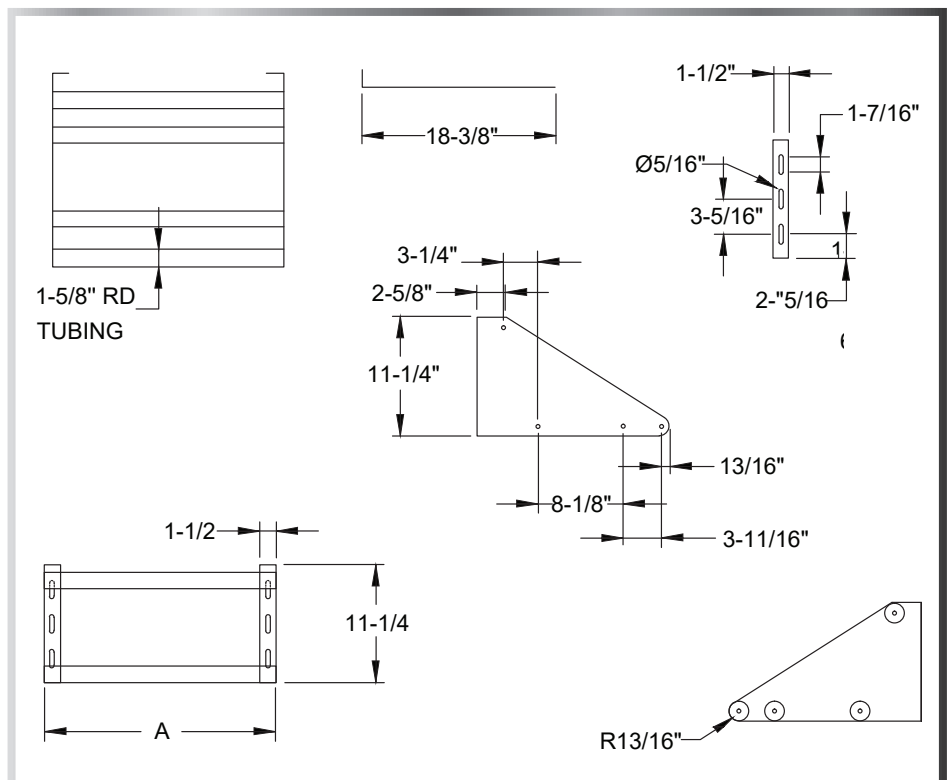

TUBULAR SORTING SHELF

DISH ROOM - ACCESSORIES

MATERIALS

- 16 Gauge 304 Stainless Steel

FEATURES

- Slanted Wall Mounted Shelf
- Includes Brackets
- Four 1-5/8" Round Tubes

MODEL NUMBER	LENGTH	WIDTH
TSS-22	22"	18-3/8"
TSS-42	42"	18-3/8"
TSS-63	63"	18-3/8"