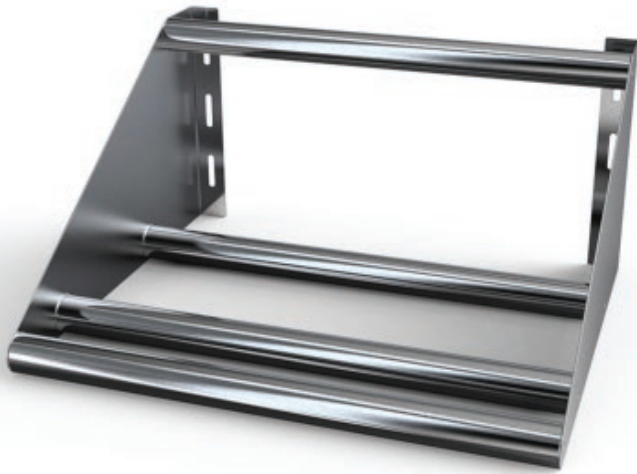

TUBULAR SORTING SHELF

DISH ROOM - ACCESSORIES

MATERIALS

- 16 Gauge 304 Stainless Steel

FEATURES

- Slanted Wall Mounted Shelf
- Includes Brackets
- Four 1-5/8" Round Tubes

MODEL NUMBER	LENGTH	WIDTH
TSS-22	22"	18-3/8"
TSS-42	42"	18-3/8"
TSS-63	63"	18-3/8"