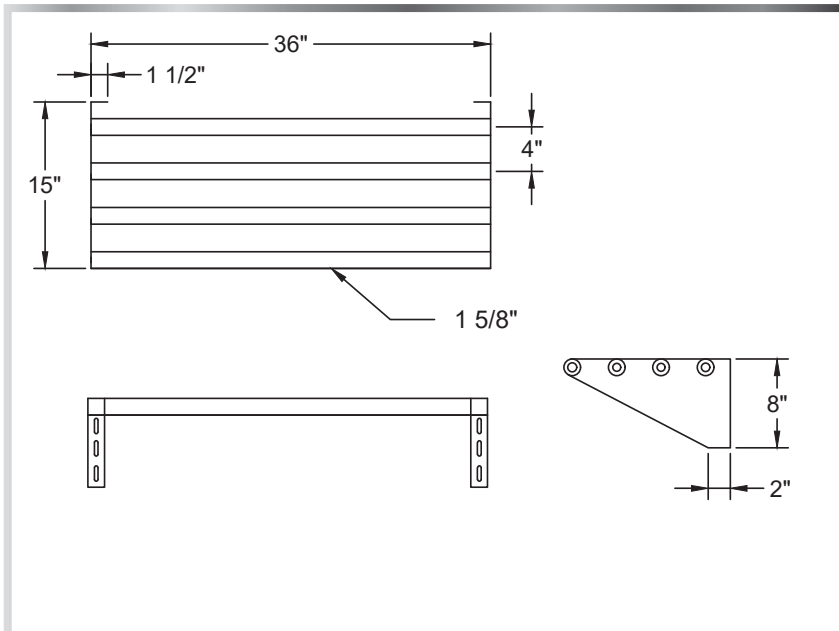

TUBULAR SHELF

DISH ROOM - ACCESSORIES

MATERIALS

- 16 Gauge 304 Stainless Steel

FEATURES

1-5/8" diameter stainless steel tubing

MODEL NUMBER	LENGTH	WIDTH
TSS-D36	36"	15"
TSS-D48	48"	15"
TSS-D60	60"	15"
TSS-D72	72"	15"