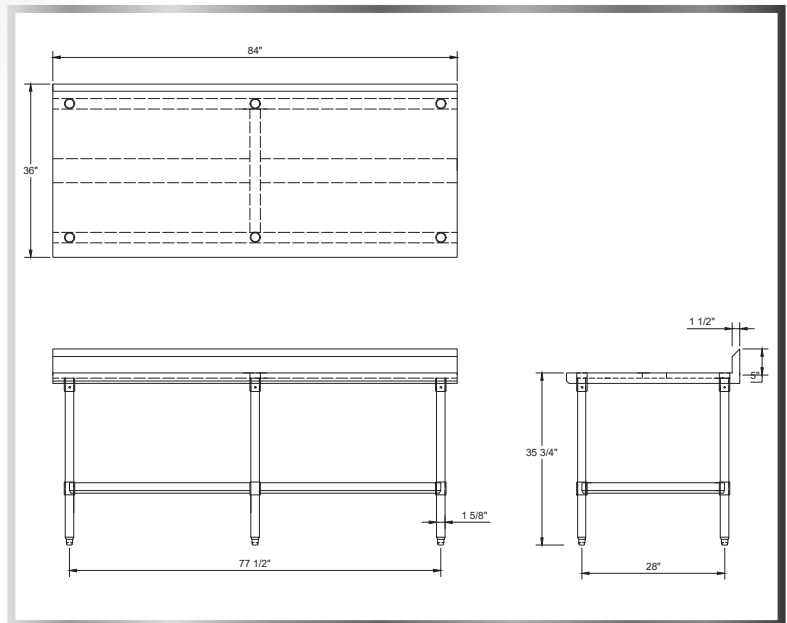

# PREMIUM WORKTABLE WITH 5" BACKSPLASH

WORKTABLES - 5" SPLASH

**\*To Add Casters**

**(LC-S4)...See Page 139\***

## MATERIALS

- 14 Gauge 304 Stainless Steel Top
- 18 Gauge 304 Stainless Steel Lower Shelf With Aluminum Corners
- Stainless Steel Legs and Bullet Feet

## FEATURES

- Straight Turndown Edges
- Adjustable Lower Shelf and Bullet Feet (\* Has 6 Legs)
- Available As Cross-Braced Worktable (-X)

Include a Table Drawer and Table Mounted Over Shelf With Your Order!  
(See Pages 137 & 143-144)

MODEL NUMBER	LENGTH	WIDTH
TS4-2436R5	24"	36"
TS4-4836R5	48"	36"
TS4-6036R5	60"	36"
TS4-7236R5	72"	36"
TS4-8436R5*	84"	36"
TS4-4836R5-X	48"	36"
TS4-6036R5-X	60"	36"
TS4-7236R5-X	72"	36"
TS4-8436R5-X*	84"	36"