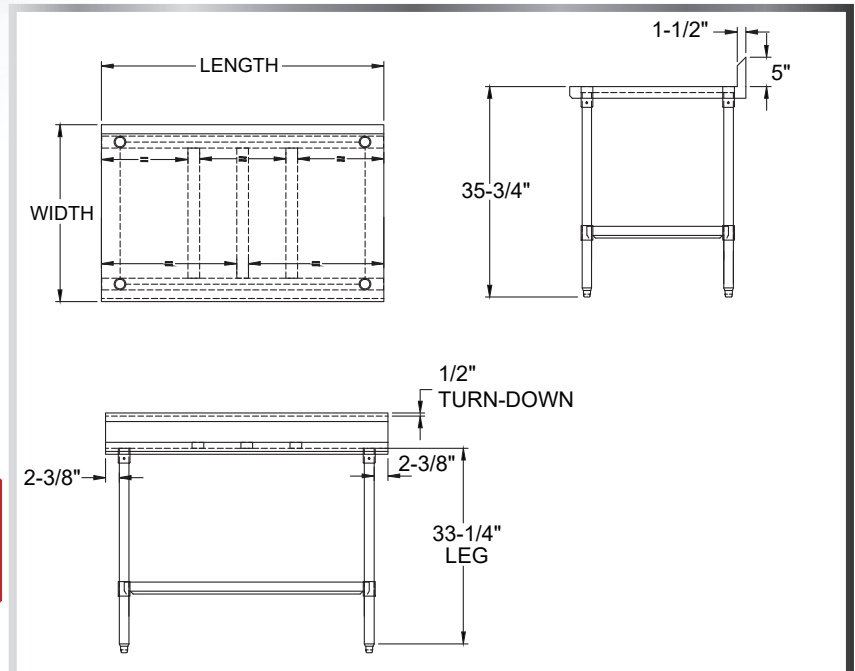

PREMIUM WORKTABLE WITH 5" BACKSPLASH

WORKTABLES - 5" SPLASH

MATERIALS

- 18 Gauge 430 Series Stainless Steel Top
- Stainless Steel Lower Shelf, Legs, and Bullet Feet

***To Add Casters
(LC-S4 or LC-S6*)...See
Page 139***

FEATURES

- Straight Turndown Edges
- Adjustable Lower Shelf and Bullet Feet (* Has 6 Legs)

Include a Table Drawer and Table Mounted Over Shelf With Your Order!
(See Pages 137 & 143-144)

MODEL NUMBER	LENGTH	WIDTH
TS-2424R5	24"	24"
TS-3024R5	30"	24"
TS-3624R5	36"	24"
TS-4824R5	48"	24"
TS-6024R5	60"	24"
TS-7224R5	72"	24"
TS-8424R5*	84"	24"
TS-9624R5*	96"	24"

MODEL NUMBER	LENGTH	WIDTH
TS-3030R5	30"	30"
TS-3630R5	36"	30"
TS-4830R5	48"	30"
TS-6030R5	60"	30"
TS-7230R5	72"	30"
TS-8430R5*	84"	30"
TS-9630R5*	96"	30"