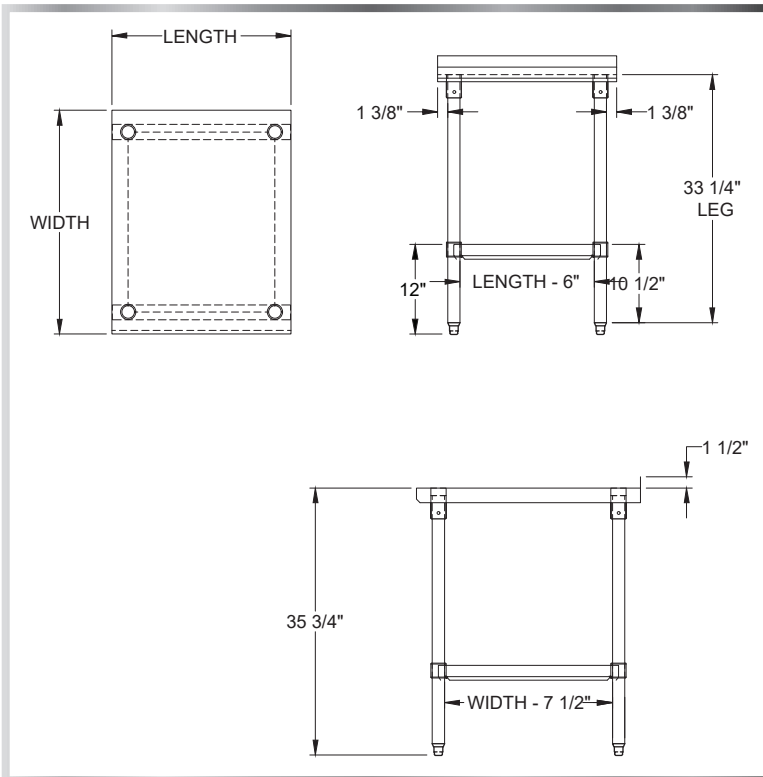

PREMIUM FILLER TABLE

WORKTABLES - FILLER TABLES

MATERIALS

- 18 Gauge 430 Series Stainless Steel
- Stainless Steel Legs and Bullet Feet

FEATURES

- 1-1/2" Backsplash
- Straight Turndown Edges
- Adjustable Lower Shelf and Bullet Feet

MODEL NUMBER	LENGTH	WIDTH
TS-F1236	12"	36"
TS-F1524	15"	24"
TS-F1530	15"	30"
TS-F1536	15"	36"
TS-F1824	18"	24"
TS-F1830	18"	30"
TS-F1836	18"	36"
TS-F2430	24"	30"