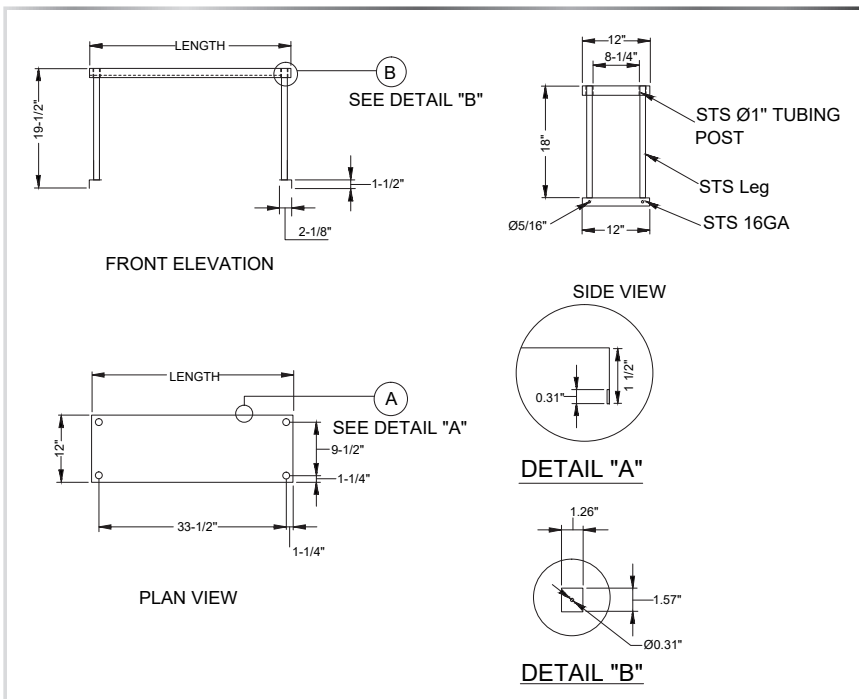

SINGLE RACK TABLE MOUNTED OVER SHELF

SHELVING - TABLE

MATERIALS

- 18 Gauge 304 Stainless Steel

FEATURES

- Includes Single Rack
- Square Turndown Edges

MODEL NUMBER	LENGTH	WIDTH
TMS-1236S	36"	12"
TMS-1248S	48"	12"
TMS-1260S	60"	12"
TMS-1272S	72"	12"
TMS-1296S	96"	12"

MODEL NUMBER	LENGTH	WIDTH
TMS-1836S	36"	18"
TMS-1848S	48"	18"
TMS-1860S	60"	18"
TMS-1872S	72"	18"
TMS-1896S	96"	18"