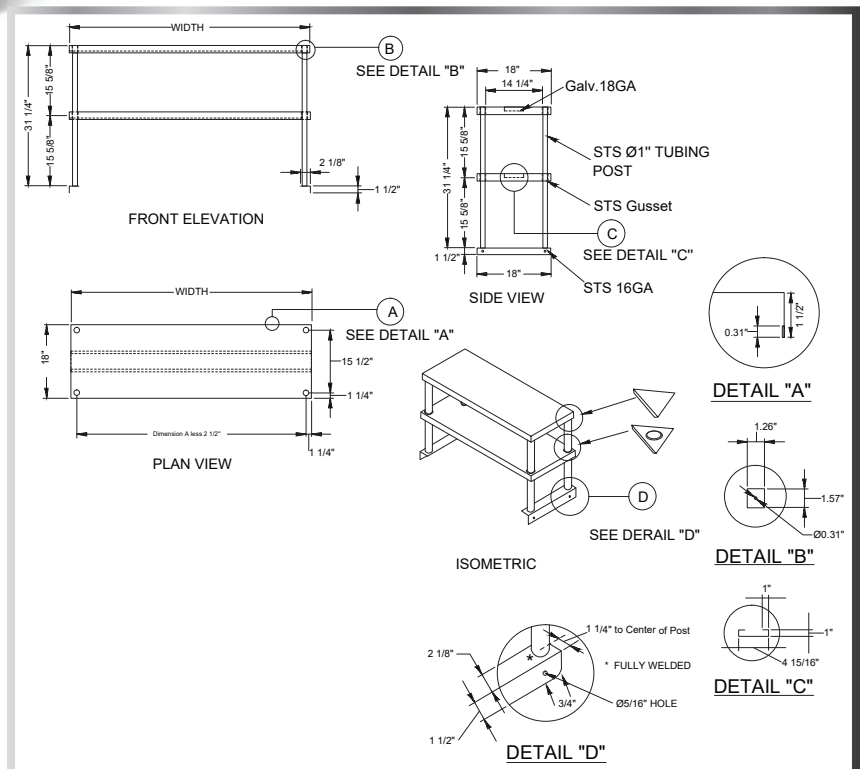

DOUBLE RACK TABLE MOUNTED OVER SHELF

SHELVING - TABLE

MATERIALS

- 18 Gauge 304 Stainless Steel

FEATURES

- Two Racks (1 Fixed, 1 Adjustable)
- Square Turndown Edges

MODEL NUMBER	LENGTH	WIDTH
TMS-1236D	36"	12"
TMS-1248D	48"	12"
TMS-1260D	60"	12"
TMS-1272D	72"	12"
TMS-1296D	96"	12"

MODEL NUMBER	LENGTH	WIDTH
TMS-1836D	36"	18"
TMS-1848D	48"	18"
TMS-1860D	60"	18"
TMS-1872D	72"	18"
TMS-1896D	96"	18"