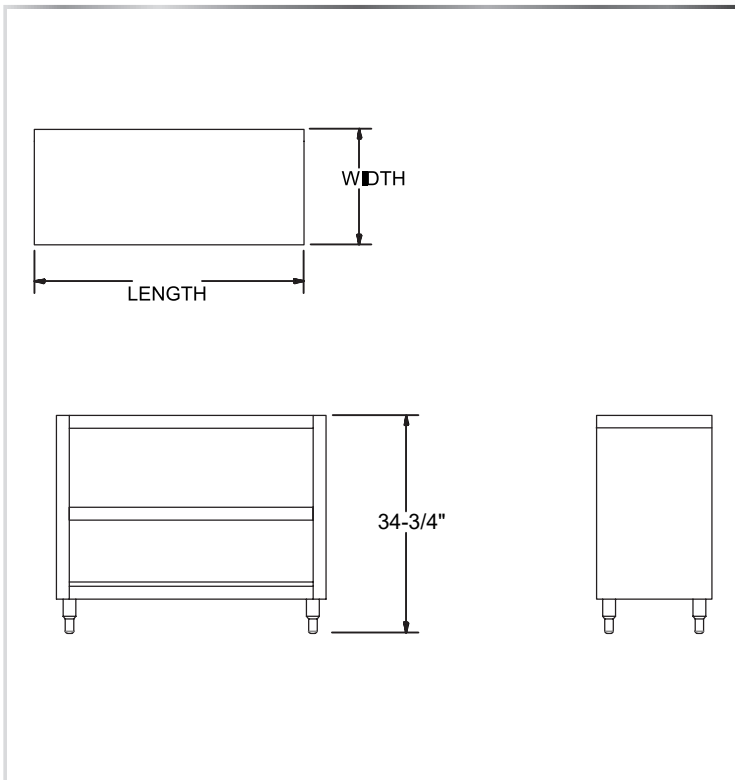

# FLAT TOP WORKTABLE WITH OPEN FRONT & ENCLOSED BASE

## WORKTABLES - ENCLOSED BASE

### MATERIALS

- 14 Gauge 304 Stainless Steel Top
- 18 Gauge Stainless Steel Body
- Stainless Steel Lower Shelf, Legs, and Bullet Feet

### FEATURES

- Enclosed Cabinet Base
- Adjustable Middle Shelf and Fixed Lower Shelf
- Adjustable Legs and Bullet Feet

MODEL NUMBER	LENGTH	WIDTH
TCB-4824	48"	24"
TCB-6024	60"	24"
TCB-7224	72"	24"
TCB-4830	48"	30"
TCB-6030	60"	30"
TCB-7230	72"	30"