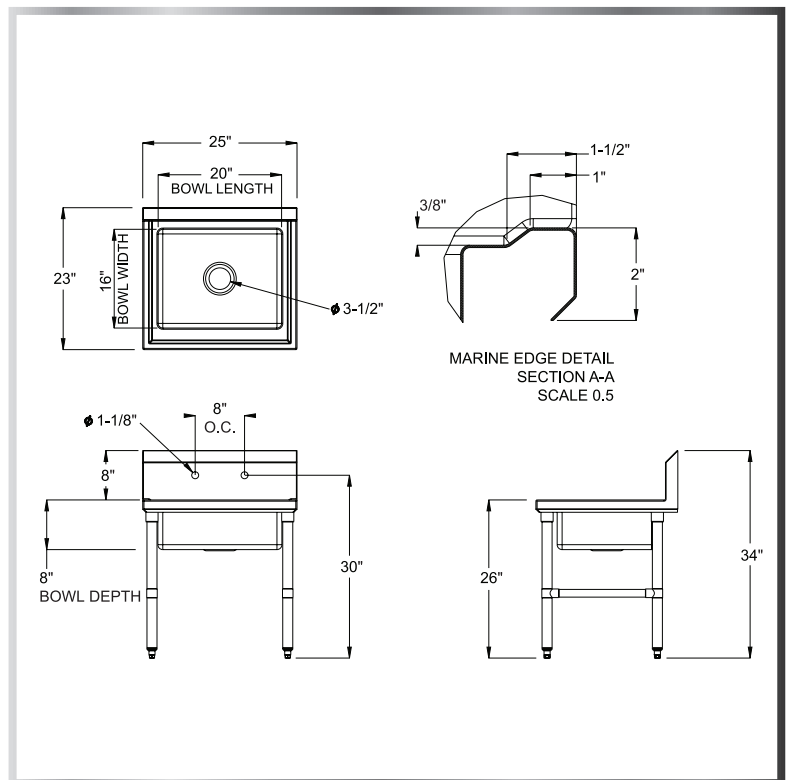

FREE-STANDING SERVICE SINK

DISH ROOM - FREE STANDING

MATERIALS

- 18 Gauge 304 Stainless Steel; Fabricated
- Stainless Steel Legs, Cross-Bracing, and Bullet Feet

FEATURES

- 8" Deep Fabricated Sink Bowl
- 3-1/2" Drain Basket Included
- 8" On-Center Wall-Mounted Faucet Holes

Include a Faucet, Waste Drain, and More
With Your Order!
(See Pages 86-91)

MODEL NUMBER

SVS-2016

SOAK SINK SIZE

20" x 16" x 8"