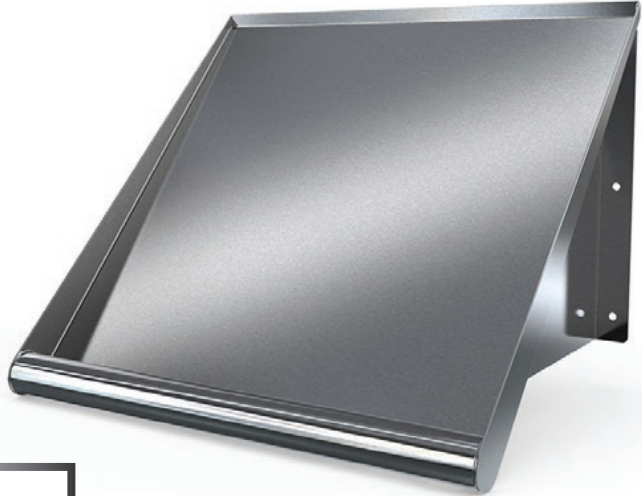

SOLID SORTING SHELF

DISH ROOM - ACCESSORIES

MATERIALS

- 18 Gauge 304 Stainless Steel

FEATURES

- Solid Wall Mounted Shelf
- Rolled Front Edges
- Includes Brackets
- Drain Tube in Right Corner

MODEL NUMBER	LENGTH	WIDTH
SSR-21	21"	22"
SSR-42	42"	22"
SSR-63	63"	22"