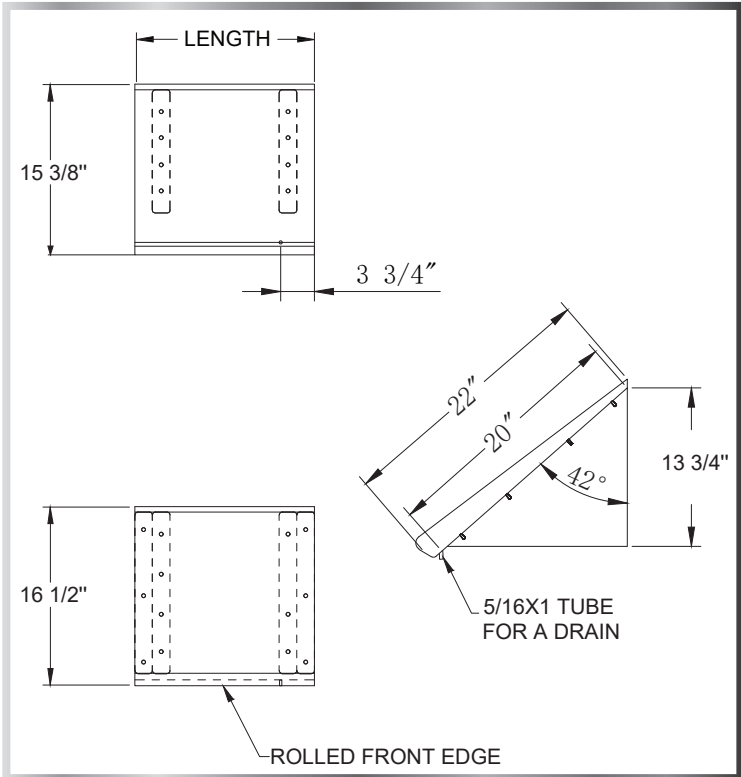

SOLID SORTING SHELF

DISH ROOM - ACCESSORIES

MATERIALS

- 18 Gauge 304 Stainless Steel

FEATURES

- Solid Wall Mounted Shelf
- Rolled Front Edges
- Includes Brackets
- Drain Tube in Right Corner

MODEL NUMBER	LENGTH	WIDTH
SSR-21	21"	22"
SSR-42	42"	22"
SSR-63	63"	22"