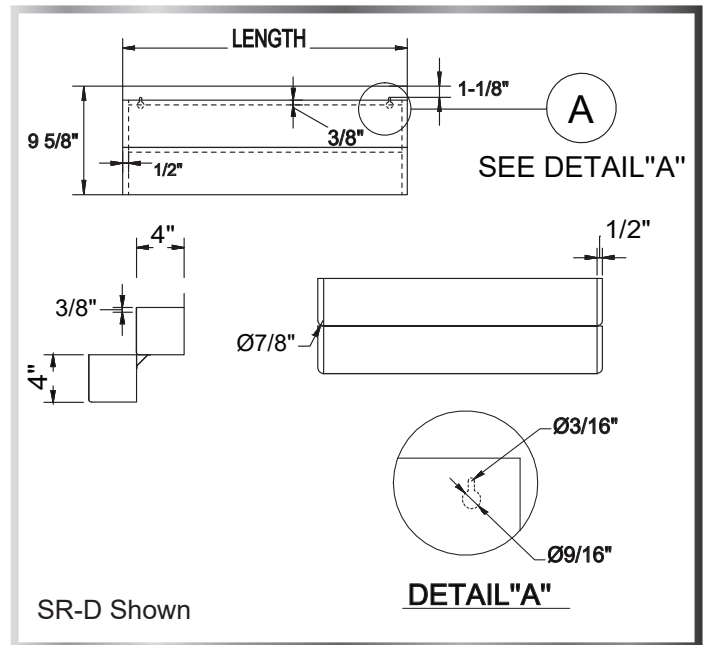

## MATERIALS

- 18 Gauge 304 Stainless Steel; Fabricated

## FEATURES

- Includes Mounting Kit (Keyhole Mount)

MODEL NUMBER	LENGTH
SR-24S	24"
SR-30S	30"
SR-36S	36"
SR-48S	48"
SR-24D	24"
SR-30D	30"
SR-36D	36"
SR-48D	48"

(S) = SINGLE (D) = DOUBLE