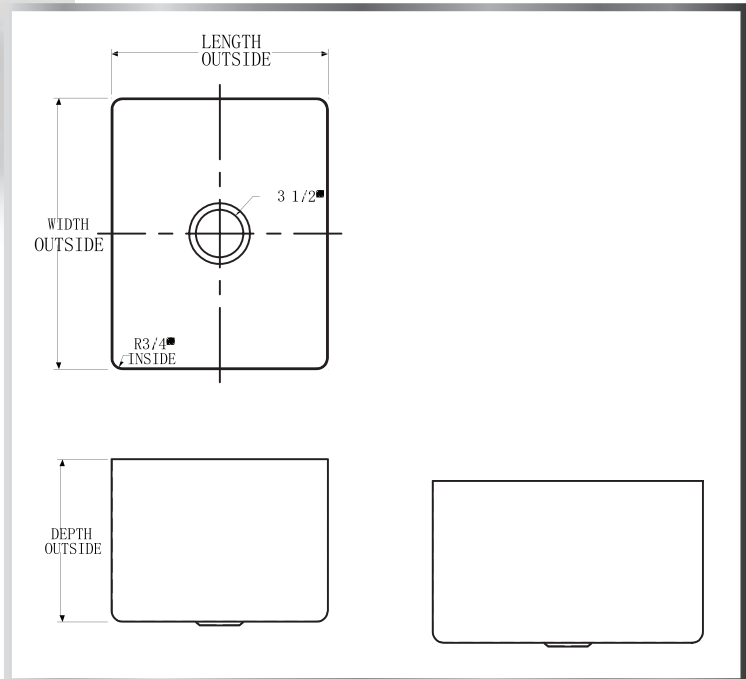

ECONOMY SINK BOWL

SINK BOWLS - WELDED

MATERIALS

- 16 Gauge 304 Stainless Steel; Fabricated

FEATURES

- 3-1/2" Drain Opening

MODEL NUMBER	HAND SINK SIZE
SB-111511-16	11" x 15" x 11"
SB-161610-16	16" x 16" x 10"
SB-161812-16	16" x 18" x 12"
SB-161814-16	16" x 18" x 14"
SB-162012-16	16" x 20" x 12"
SB-181812-16	18" x 18" x 12"
SB-182412-16	18" x 24" x 12"
SB-182414-16	18" x 24" x 14"
SB-202008-16	20" x 20" x 8"
SB-202012-16	20" x 20" x 12"
SB-202812-16	20" x 28" x 12"
SB-242412-16	24" x 24" x 12"
SB-242414-16	24" x 24" x 14"