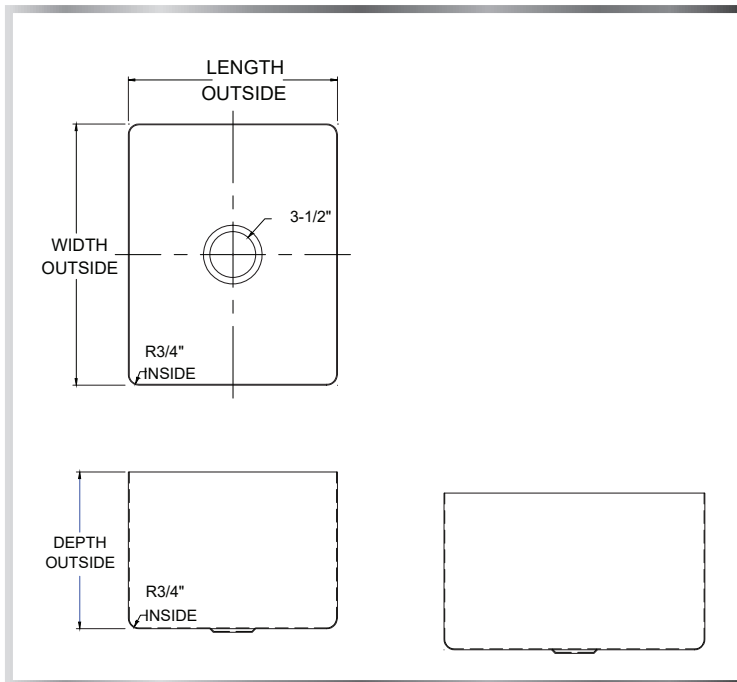

PREMIUM SINK BOWL

SINK BOWLS - WELDED

MATERIALS

- 14 Gauge 304 Stainless Steel; Fabricated

FEATURES

- 3-1/2" Drain Opening

MODEL NUMBER	HAND SINK SIZE
SB-141008-14	14" x 10" x 8"
SB-161812-14	16" x 18" x 12"
SB-162014-14	16" x 20" x 14"
SB-182414-14	18" x 24" x 14"
SB-202008-14	20" x 20" x 8"
SB-202010-14	20" x 20" x 10"
SB-202012-14	20" x 20" x 12"
SB-202014-14	20" x 20" x 14"
SB-242414-14	24" x 24" x 14"