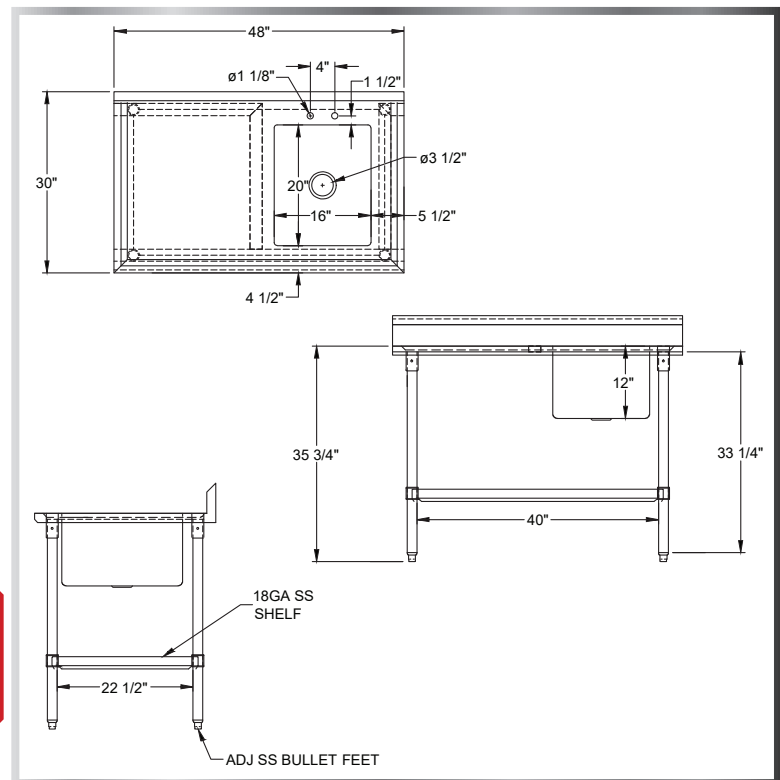

PREMIUM 1-BOWL PREP TABLE WITH 5" BACKSPLASH (BOWL ON RIGHT)

WORKTABLES - WITH BOWL

MATERIALS

- 18 Gauge 304 Stainless Steel
- Stainless Steel Lower Shelf, Legs, and Bullet Feet

FEATURES

- 4" On-Center Deck-Mounted Faucet Holes
- 10" Deep Sink Bowl (On Right Side)
- Adjustable Lower Shelf and Bullet Feet
- Marine Edges
- Drain Basket Included

Include a New 4" OC Faucet and Sink Bowl Cover With Your Order!
(See Pages 85 & 87)

MODEL NUMBER	BOWL SIZE L X W X H	LENGTH	WIDTH
PTS-1620R4	16" x 20" x 10"	48"	30"
PTS-1620R5	16" x 20" x 10"	60"	30"
PTS-1620R6	16" x 20" x 10"	72"	30"