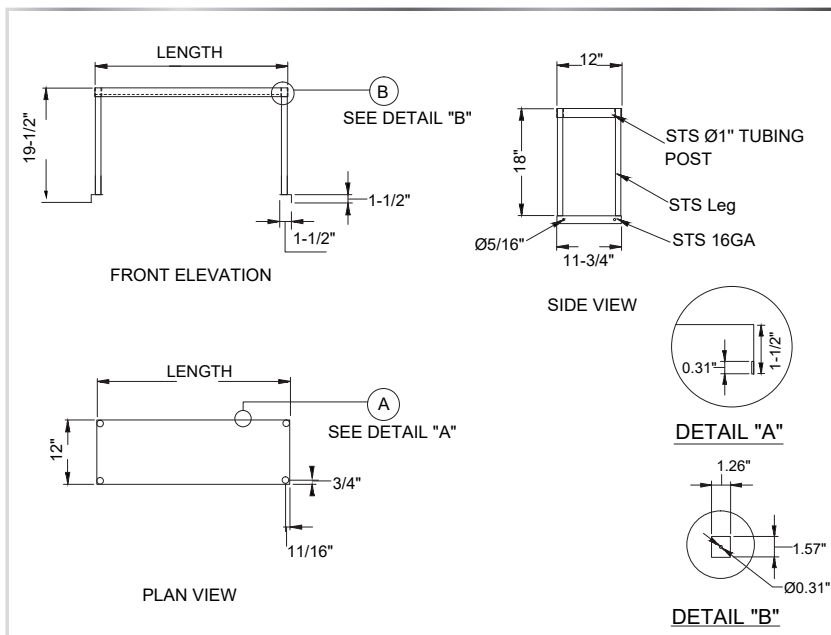

SINGLE RACK OVER SHELF FOR REFRIGERATED UNITS

SHELVING - REFRIGERATION

MATERIALS

- 18 Gauge 304 Stainless Steel

FEATURES

- One Fixed Rack
- Square Turndown Edges
- Custom Refrigerator Counter Mounting Brackets Included

MODEL NUMBER	LENGTH	WIDTH
PSMS-1248S	48"	12"
PSMS-1260S	60"	12"
PSMS-1272S	72"	12"
PSMS-1848S	48"	18"
PSMS-1860S	60"	18"
PSMS-1872S	72"	18"