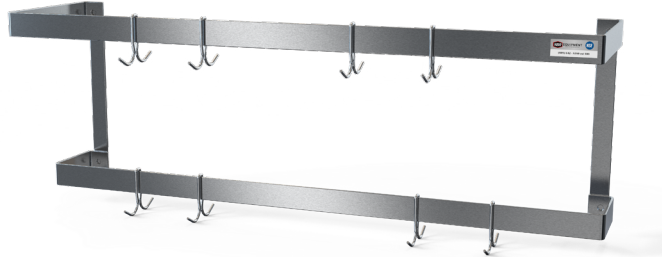

FLAT BAR POT RACK (SINGLE & DOUBLE BAR)

POT RACKS

MATERIALS

- 304 Stainless Steel

FEATURES

- Wall Mounted 2" Flat Bars
- Includes Stainless Steel Double Prong Hooks
- 12"D Top Bar (For Double)
- 6"D Bottom Bar (For Double)
- * Center Bracket For Lengths 72" and Above

MODEL NUMBER	LENGTH	WIDTH	NUMBER OF HOOKS
PR1-4	48"	12"	4
PR1-5	60"	12"	5
PR1-6	72"	12"	6
PR1-8	96"	12"	8
PR2-3	36"	12"	6
PR2-4	48"	12"	8
PR2-5	60"	12"	10
PR2-6*	72"	12"	12
PR2-8*	96"	12"	16