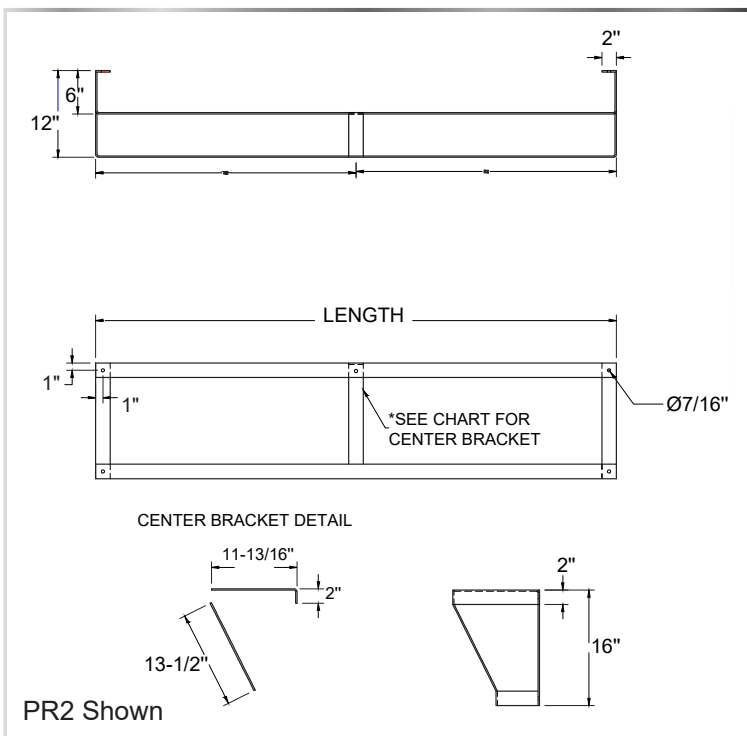

FLAT BAR POT RACK (SINGLE & DOUBLE BAR)

POT RACKS

MATERIALS

- 304 Stainless Steel

FEATURES

- Wall Mounted 2" Flat Bars
- Includes Stainless Steel Double Prong Hooks
- 12"D Top Bar (For Double)
- 6"D Bottom Bar (For Double)
- * Center Bracket For Lengths 72" and Above

MODEL NUMBER	LENGTH	WIDTH	NUMBER OF HOOKS
PR1-4	48"	12"	4
PR1-5	60"	12"	5
PR1-6	72"	12"	6
PR1-8	96"	12"	8
PR2-3	36"	12"	6
PR2-4	48"	12"	8
PR2-5	60"	12"	10
PR2-6*	72"	12"	12
PR2-8*	96"	12"	16