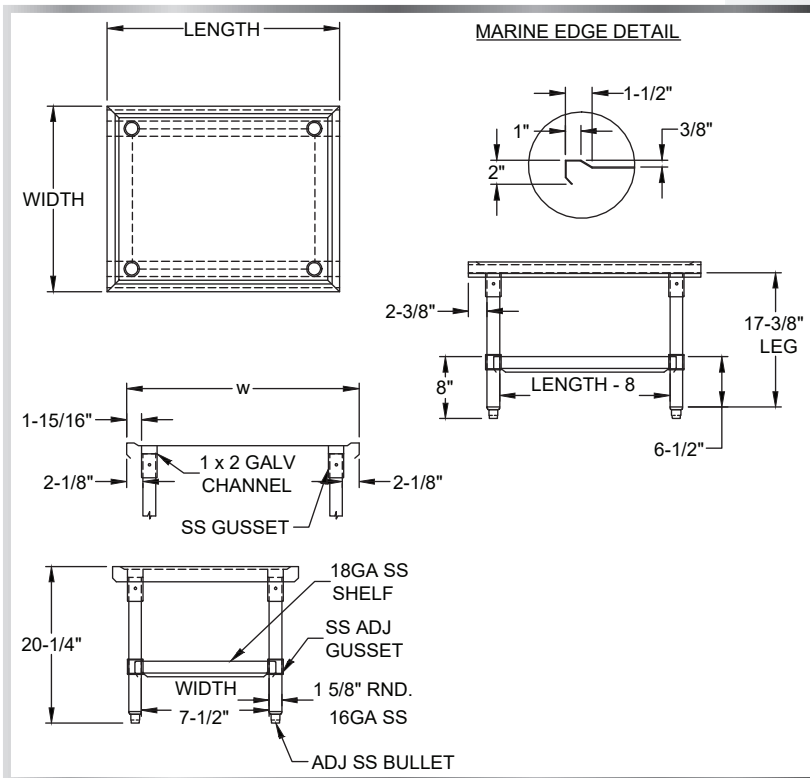

## MATERIALS

- 14 Gauge 304 Stainless Steel Top
- Stainless Steel Lower Shelf, Legs, and Bullet Feet

## FEATURES

- Marine Edges
- Adjustable Lower Shelf and Bullet Feet
- Heavy Duty

**\*To Add Casters...See Page 138\***

MODEL NUMBER	LENGTH	WIDTH
MSS-2424	24"	24"
MSS-3024	30"	24"
MSS-3030	30"	30"
MSS-3630	36"	30"