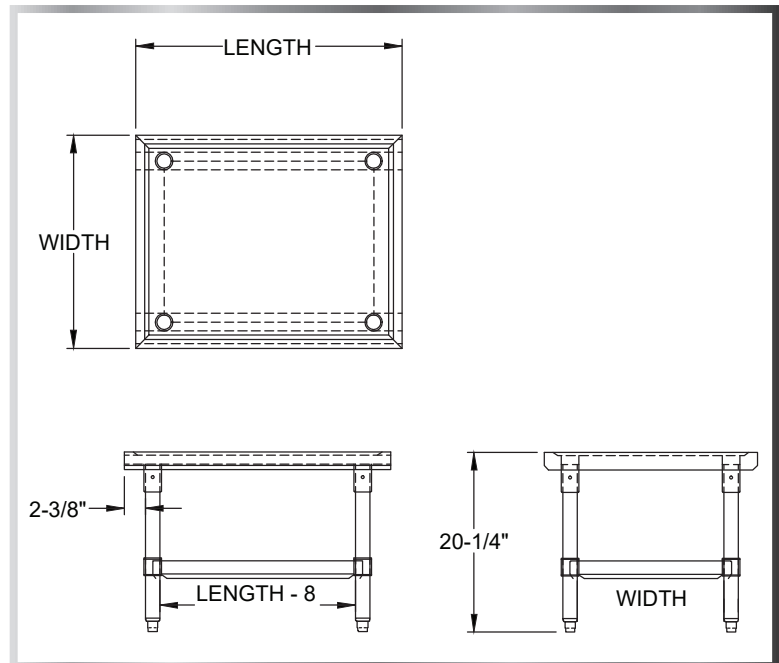

ECONOMY MACHINE STAND

STANDS - MACHINE

MATERIALS

- 14 Gauge 304 Stainless Steel Top
- Galvanized Lower Shelf, Legs, and Bullet Feet

FEATURES

- Marine Edges
- Adjustable Lower Shelf and Bullet Feet
- Heavy Duty

To Add Casters...See Page 138

MODEL NUMBER	LENGTH	WIDTH
MSG-2424	24"	24"
MSG-3024	30"	24"
MSG-3030	30"	30"
MSG-3630	36"	30"