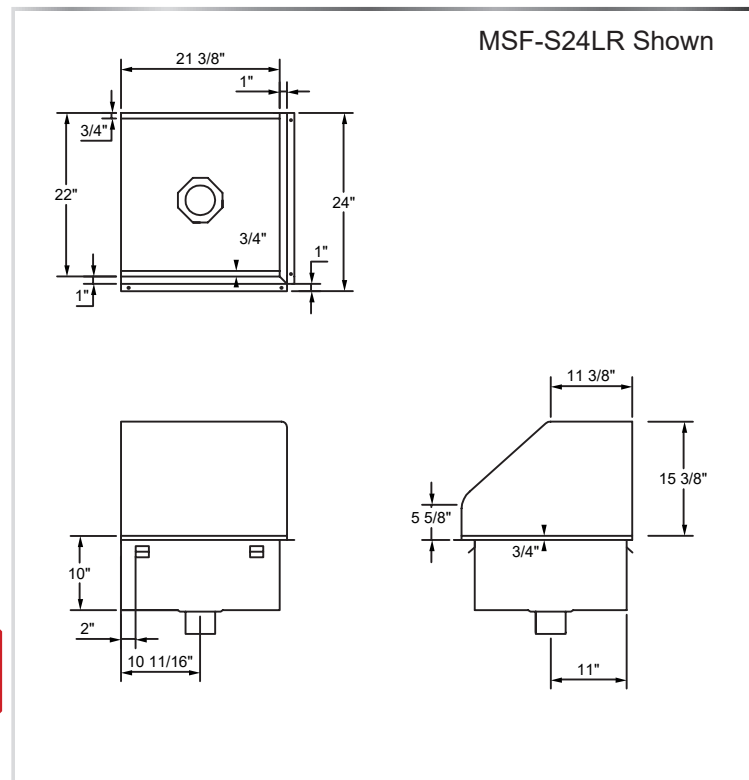

FLUSH FLOOR-MOUNT MOP SINK

MOP SINKS - FLUSH FLOOR MOUNT

MATERIALS

- 16 Gauge 304 Stainless Steel Bowl

FEATURES

- Recessed Into Floor
- Removable Stainless Steel Subway Grating and Strainer Basket
- Allows Mop Buckets To Roll Over Sink At Floor Level
- 16-1/2" Backsplashes; Available With Left Splash (L), Right Splash (R), Or Both (LR)
- 4" Outer Dimension (O.D.) Waste Pipe 3" Tall

Include a Service Faucet (P2SV) as Seen on Page 86

MODEL NUMBER	BOWL SIZE L X W X H	LENGTH	WIDTH
MSF-S24L	21-3/8" x 22" x 10"	23-3/8"	24"
MSF-S24R	21-3/8" x 22" x 10"	23-3/8"	24"
MSF-S24LR	21-3/8" x 22" x 10"	21-3/8"	24"