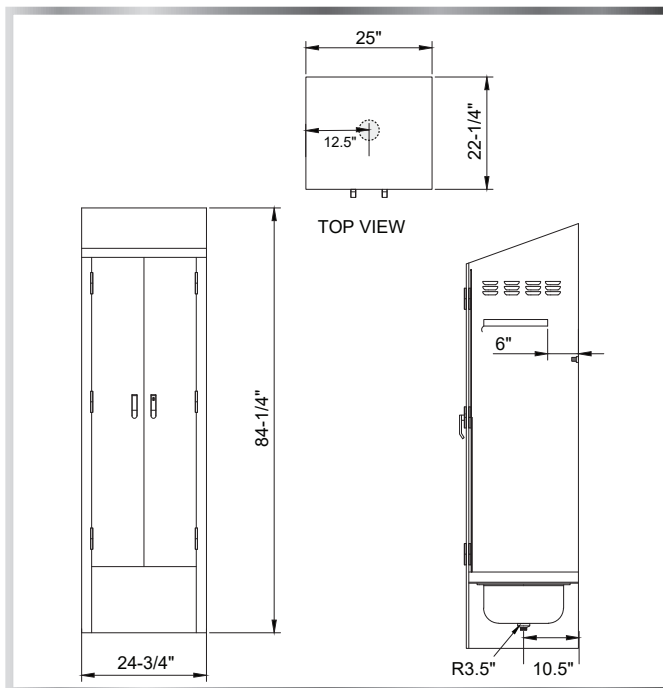

# SINGLE STORAGE MOP SINK CABINET

### MATERIALS

- 18 Gauge 430 Series Stainless Steel Body
- 16 Gauge 304 Stainless Steel Mop Sink
- 20 Gauge 430 Series Stainless Steel Doors

### FEATURES

- Holds Two Mops
- One Fixed Overhead Shelf
- 20" x 16" x 8" Mop Sink
- Two Hinged Doors With Transverse Rod Handles and Keyed Locks
- Single Storage Closet With Slanted Top
- Drain Basket Included

Include a Service Faucet (P2SV) as Seen on Page 86

MODEL NUMBER	BOWL SIZE L X W X H	LENGTH	WIDTH
MSC-2522	20" x 16" x 8"	25"	22-1/4"