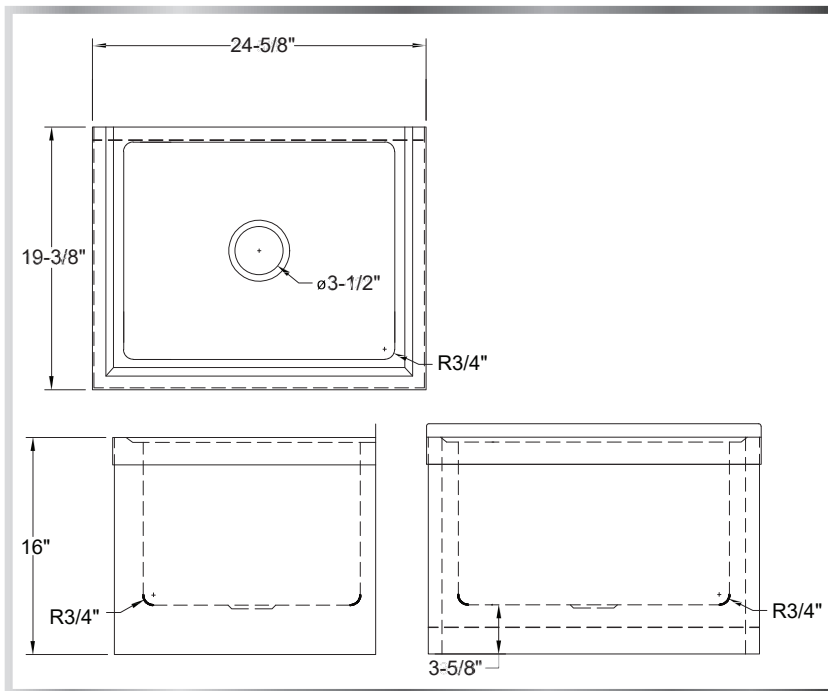

FLOOR-MOUNT MOP SINK

MOP SINKS - FLOOR

MATERIALS

- 16 Gauge 304 Stainless Steel Bowl

Include a Service Faucet (P2SV) as Seen on Page 86

FEATURES

- Marine Edges
- 3-1/2" Heavy Duty Brass Drain Basket Included
- Skirted Sides

| MODEL NUMBER | BOWL SIZE L X W X H | LENGTH | WIDTH | HEIGHT |
|--------------|---------------------|---------|---------|--------|
| MOP-162006 | 20" x 16" x 6" | 24-5/8" | 19-3/8" | 10" |
| MOP-162012 | 20" x 16" x 12" | 24-5/8" | 19-3/8" | 16" |
| MOP-242406 | 24" x 24" x 6" | 28-5/8" | 27-3/8" | 10" |
| MOP-242412 | 24" x 24" x 12" | 28-5/8" | 27-3/8" | 16" |
| MOP-282012 | 28" x 20" x 12" | 32-5/8" | 23-3/8" | 16" |