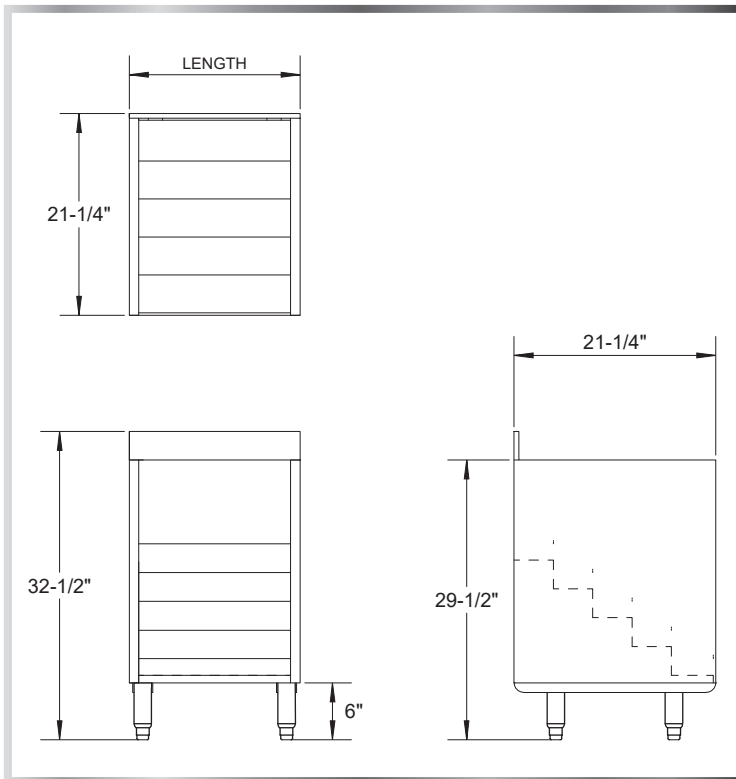

LIQUOR DISPLAY CABINET

UNDERBAR - LIQUOR DISPLAY

MATERIALS

- 18 Gauge 304 Stainless Steel; Fabricated
- Stainless Steel Legs and Adjustable Bullet Feet

FEATURES

- Five Steps With Guard Rails on Each Side

MODEL NUMBER	LENGTH	WIDTH	BOTTLE CAPACITY
LDC-1821	18"	21-1/4"	20
LDC-2421	24"	21-1/4"	30
LDC-3021	30"	21-1/4"	35