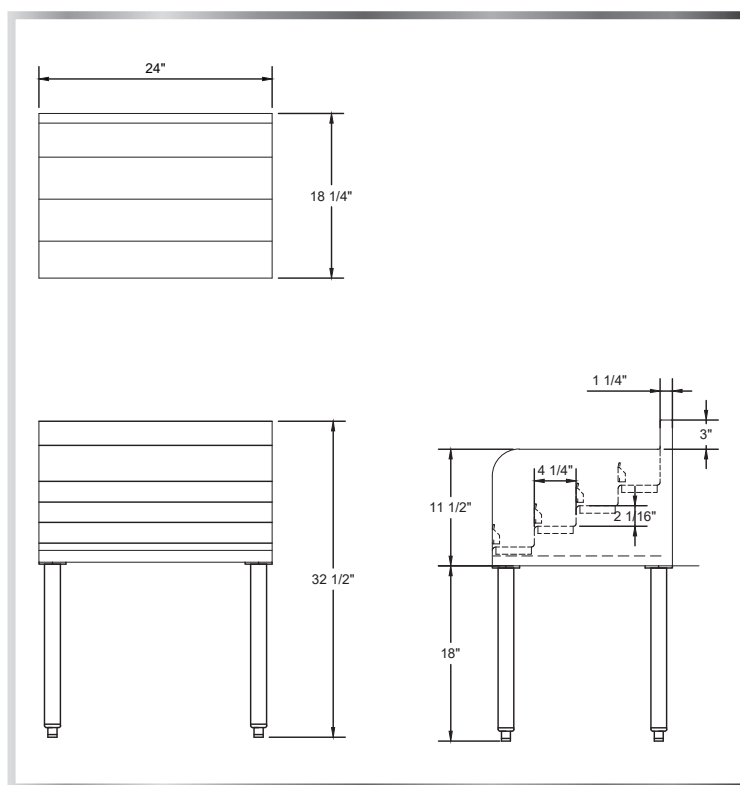

UNDERBAR LIQUOR DISPLAY

UNDERBAR - LIQUOR DISPLAY

MATERIALS

- 18 Gauge 304 Stainless Steel; Fabricated
- Stainless Steel Legs and Cross-Bracing
- Plastic Adjustable Bullet Feet

FEATURES

- Four Steps With Guard Rails on Each Side
- Side Cross-Bracing For Reinforced Support

MODEL NUMBER	LENGTH	WIDTH	BOTTLE CAPACITY
LD-1218	12"	18-1/4"	13
LD-1221	12"	21-1/4"	13
LD-1818	18"	18-1/4"	20
LD-1821	18"	21-1/4"	20
LD-2418	24"	18-1/4"	27
LD-2421	24"	21-1/4"	27
LD-3618	36"	18-1/4"	40
LD-3621	36"	21-1/4"	40