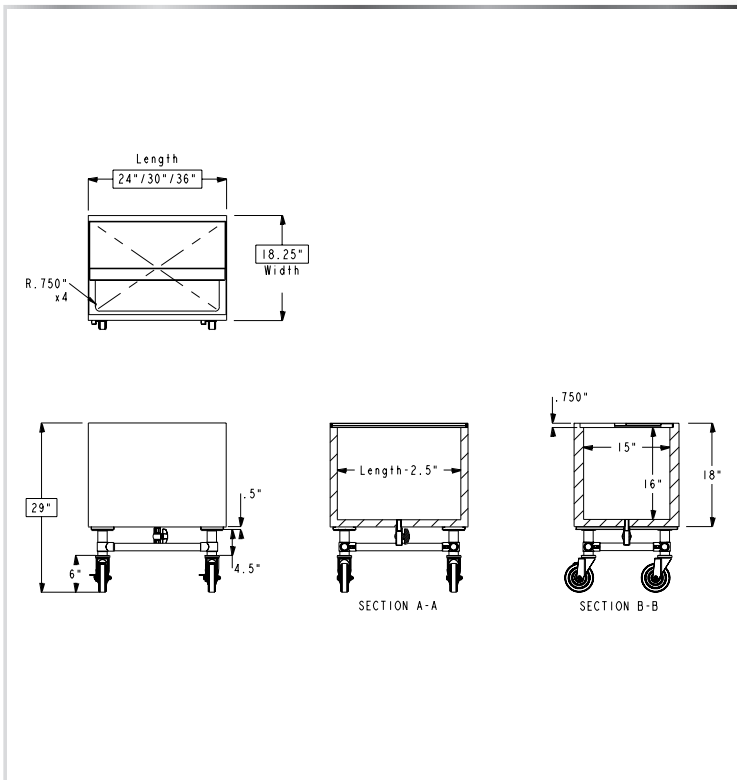

# MOBILE ICE BIN

## UNDERBAR - MOBILE ICE BIN

### MATERIALS

- 18 Gauge 304 Stainless Steel; Fabricated
- Stainless Steel Legs and Cross-Bracing
- Four 5" Casters Included  
(2 With Brakes, 2 Without)

### FEATURES

- Portable
- Insulated
- 16" Deep Ice Bin
- Includes 1" Center Drain With Shut-Off Valve

MODEL NUMBER	LENGTH	WIDTH
IBM-2418	24"	18-1/4"
IBM-3018	30"	18-1/4"
IBM-3618	36"	18-1/4"