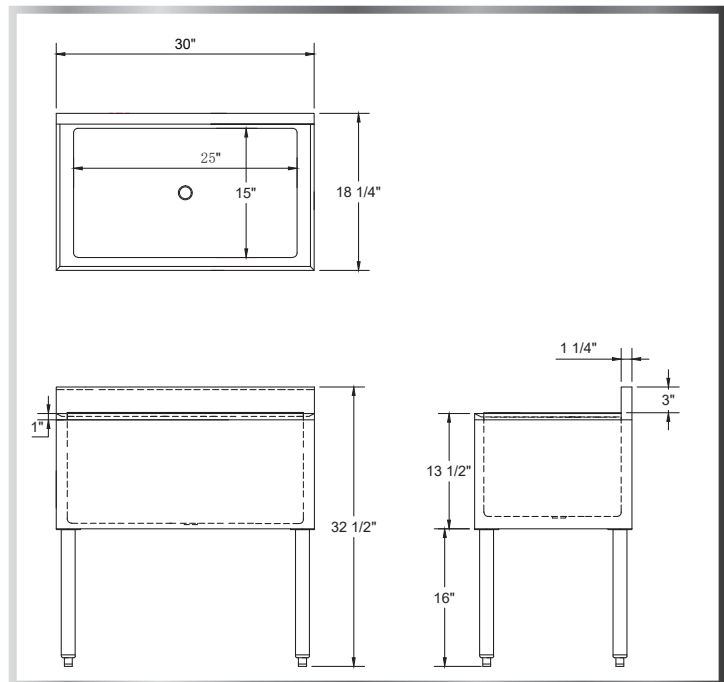

ICE BIN & COCKTAIL UNIT

UNDERBAR - ICE BINS

MATERIALS

- 18 Gauge 304 Stainless Steel; Fabricated
- Stainless Steel Legs and Cross-Bracing
- Plastic Adjustable Bullet Feet

FEATURES

- 12- $\frac{9}{16}$ " Deep Insulated Ice Bin
- 4" Backsplash
- Includes 2 Piece Sliding Lid and Drain

MODEL NUMBER	LENGTH	WIDTH
IB-2418	24"	18- $\frac{1}{4}$ "
IB-2421	24"	21- $\frac{1}{4}$ "
IB-3018	30"	18- $\frac{1}{4}$ "
IB-3021	30"	21- $\frac{1}{4}$ "
IB-3618	36"	18- $\frac{1}{4}$ "
IB-3621	36"	21- $\frac{1}{4}$ "
IB-4818	48"	18- $\frac{1}{4}$ "
IB-4821	48"	21- $\frac{1}{4}$ "