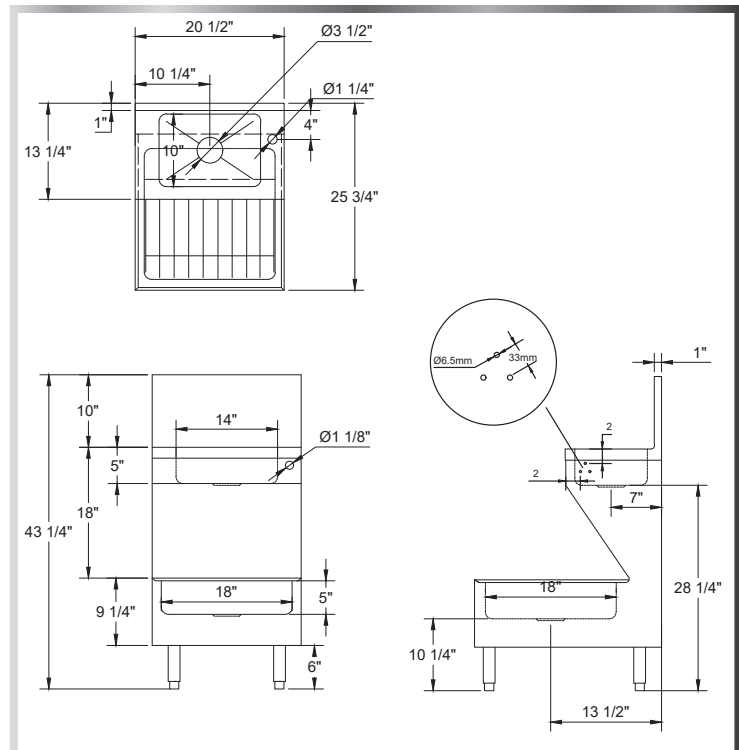

MULTIPURPOSE HAND & UTILITY SINK

SINKS - MULTIPURPOSE

MATERIALS

- 14 Gauge 304 Stainless Steel Deck; Fabricated
- 18 Gauge 304 Stainless Steel Base; Fabricated
- Stainless Steel Legs and Grating

FEATURES

- 10" Backsplash
- Two 3-½" Drain Openings With Drain Baskets Included
- 5" Deep Hand Sink
- One Deck-Mounted Faucet Hole
- One Front-Mounted Pot Filler Faucet Hole
- 5" Deep Utility Sink With Marine Edges
- Adjustable Bullet Feet

****Find the Deck Mount & Pot Filler faucet (P2D1S6/ P2W1-FP) on page 88!****

MODEL NUMBER	HAND SINK SIZE	UTILITY SINK SIZE	WIDTH	HEIGHT
HUSC-2025	14" x 10" x 5"	18" x 18" x 5"	20-½"	43-¼"