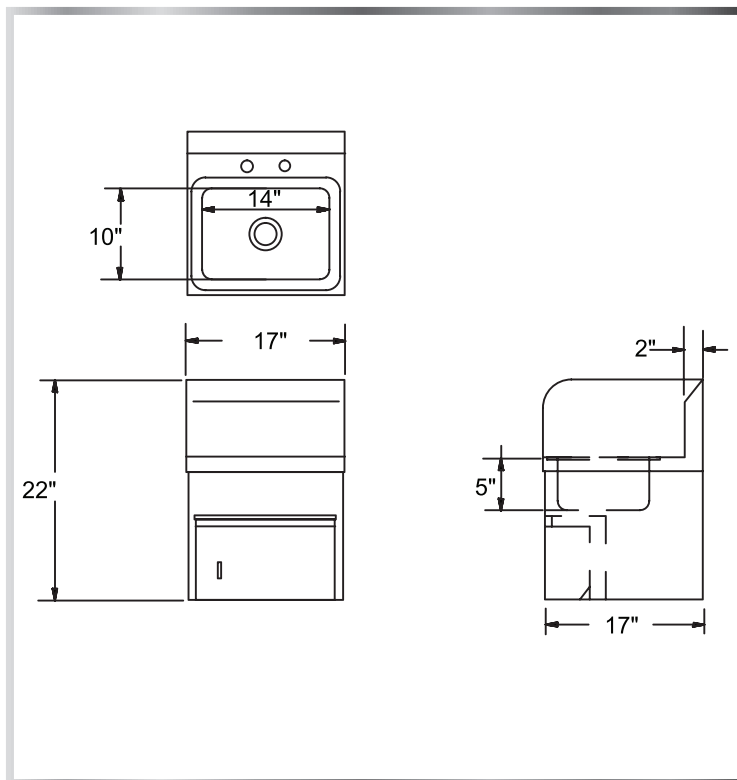

DECK-MOUNT HAND SINK

SINKS - HAND

MATERIALS

- 18 Gauge 304 Stainless Steel; Fabricated

FEATURES

- 4" On-Center Deck-Mounted Faucet Holes
- Side and Backsplashes
- Includes Towel Dispenser and Drain Basket (STN-2)

Include a New 4" OC Faucet With Your Order!
(See Page 87)

MODEL NUMBER

HS2-D2-S

HAND SINK SIZE

14" x 10" x 5"