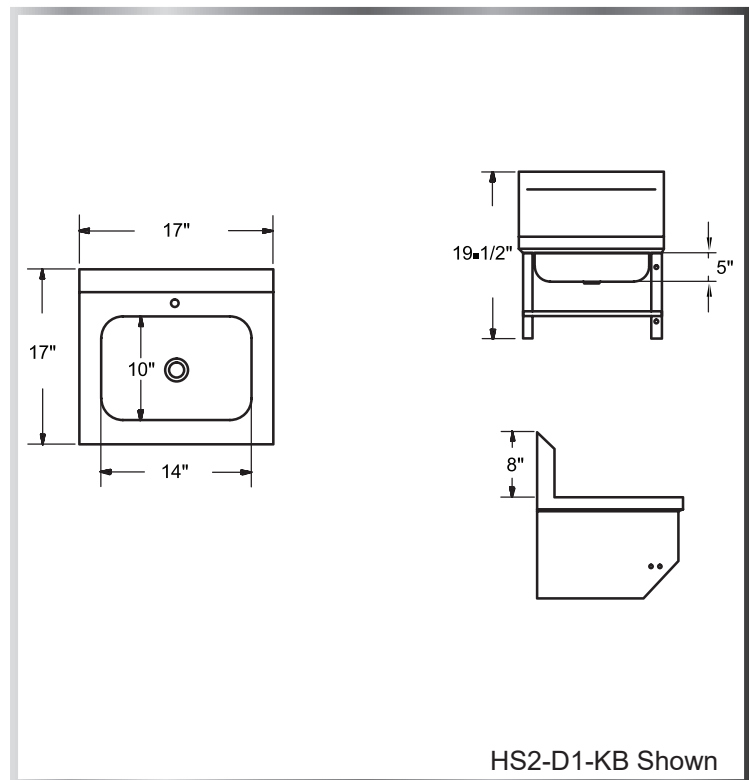

DECK-MOUNT HAND SINK

SINKS - HAND

MATERIALS

- 18 Gauge 304 Stainless Steel; Fabricated

FEATURES

- Deck-Mounted Faucet Hole
- 8" Backsplash
- Knee Valve Bracket For Hands-Free Operation
- Stainless Side Skirts
- Drain Basket Included (STN-2)
- * Has Side And Backsplashes

Include a Faucet With Your Order!
(See Pages 88-89)

| MODEL NUMBER | HAND SINK SIZE |
|---------------|----------------|
| HS2-D1-KB | 14" x 10" x 5" |
| HS2-D1-LR-KB* | 14" x 10" x 5" |