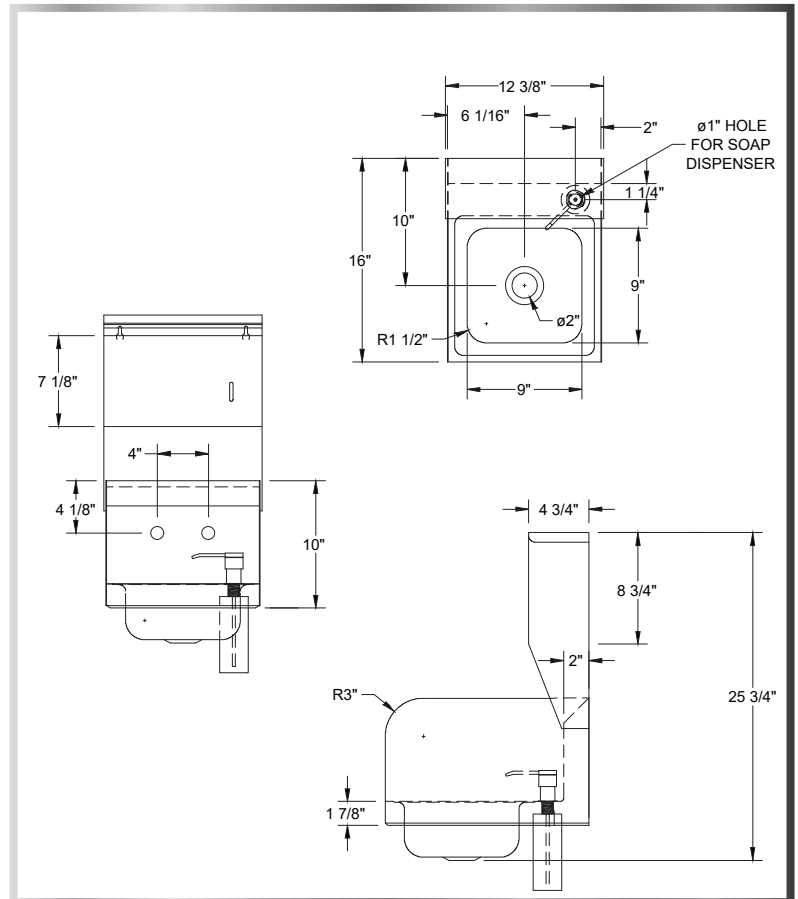

# WALL-MOUNT SPACE SAVER HAND SINK WITH DISPENSERS

SINKS - HAND

## MATERIALS

- 18 Gauge 304 Stainless Steel; Fabricated

## FEATURES

- Marine Edges
- 4" On-Center Wall-Mounted Faucet Holes
- Side and Backsplashes
- Includes Towel Dispenser, Soap Dispenser, Mounting Kit and Drain Basket (STN-2)

Include a New 4" OC Faucet With Your Order!  
(See Page 87)

**MODEL NUMBER**

HS1-W2-LR-TD

**HAND SINK SIZE**

9" x 9" x 5"