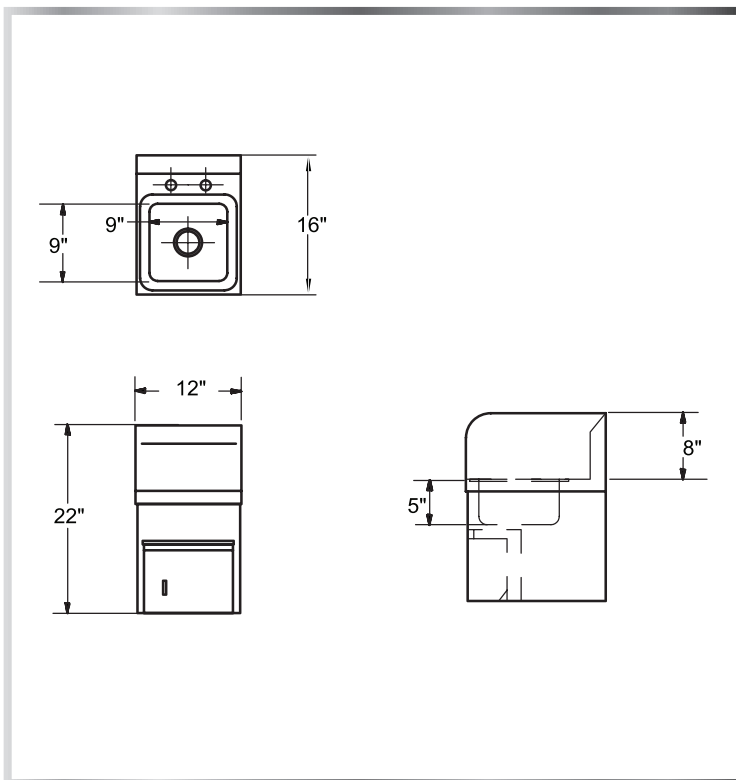

SPACE SAVING HAND SINK

SINKS - HAND

MATERIALS

- 18 Gauge 304 Stainless Steel; Fabricated

FEATURES

- 4" On-Center Deck-Mounted Faucet Holes
- 8" Side and Backsplashes
- Includes Towel Dispenser and Drain Basket (STN-2)

Include a New 4" OC Faucet With Your Order!
(See Page 87)

MODEL NUMBER

HS1-D2-S

HAND SINK SIZE

9" x 9" x 5"