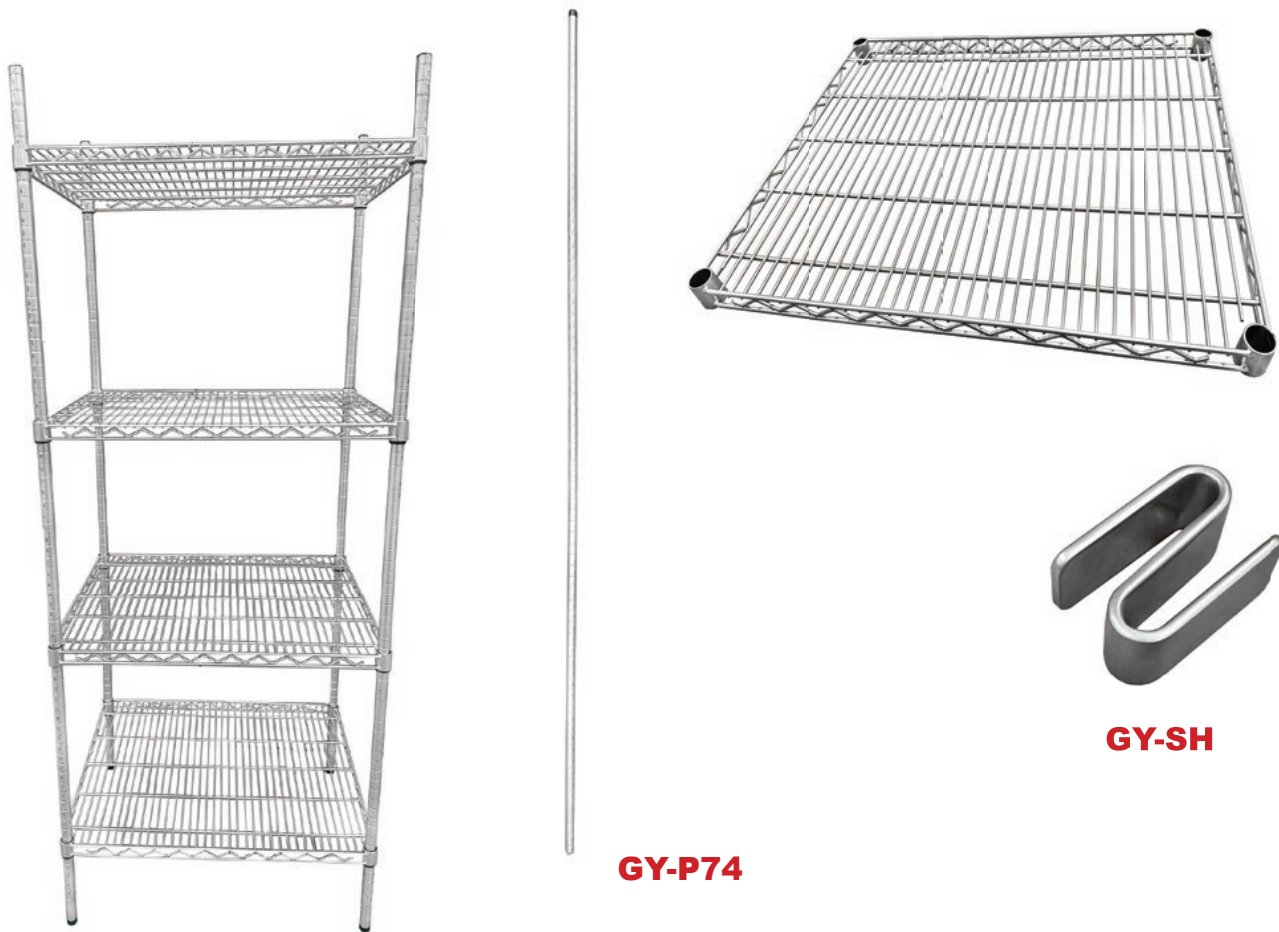

## **NBR WIRE SHELVING**

SHELVING & RACK - WIRE SHELVING

### FEATURES

- Wire Shelf, Post, and Wire Shelving S Hook
- (4) Sleeve Clips Per Shelf
- Gray Epoxy Finish

MODEL NUMBER	DIMENSIONS
GY-W2430	30"W x 24"D
GY-P74	74"H
GY-SH	N/A