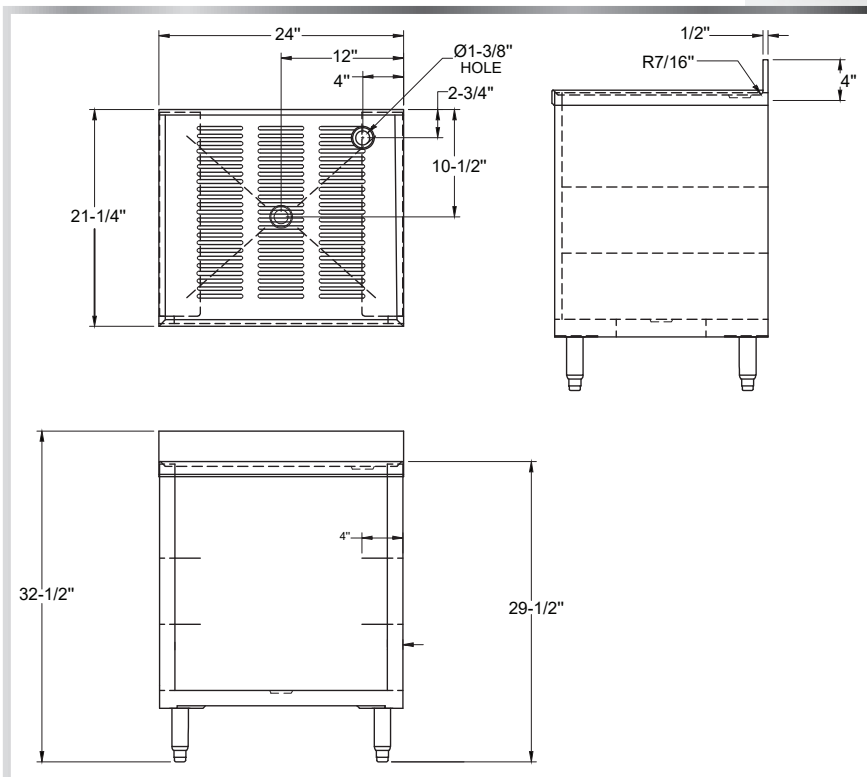

GLASS RACK CABINET

UNDERBAR - GLASS CABINETS

MATERIALS

- 18 Gauge 304 Stainless Steel; Fabricated
- Stainless Steel Adjustable Bullet Feet

FEATURES

- Ribbed Drainboard
- 4" Backsplash

MODEL NUMBER	LENGTH	WIDTH	NUMBER OF RACKS
GRC24-3	24"	21-1/4"	3