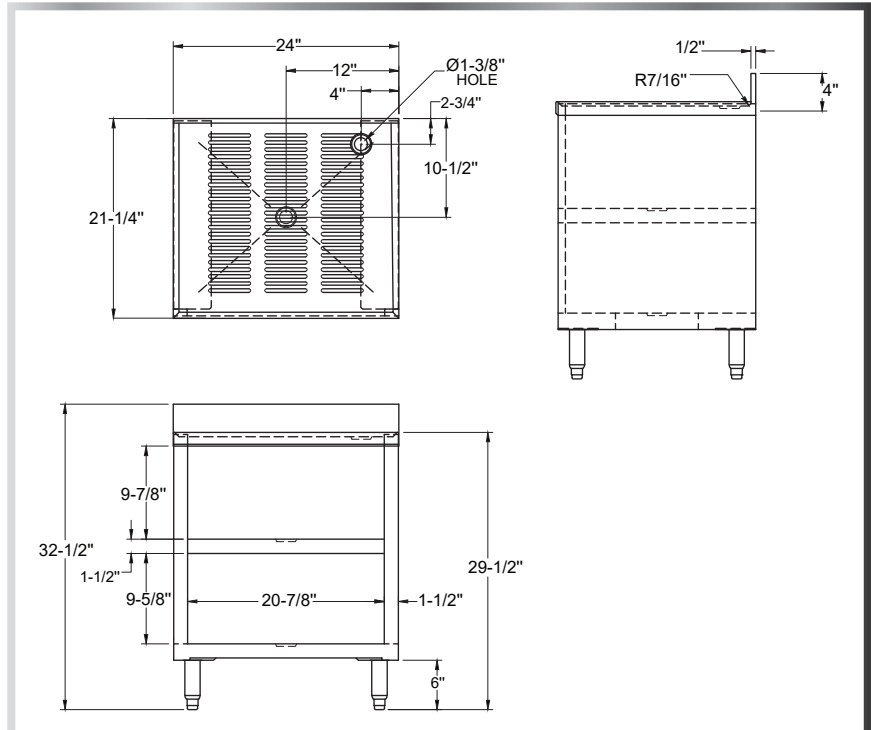

### MATERIALS

- 18 Gauge 304 Stainless Steel; Fabricated
- Stainless Steel Adjustable Bullet Feet

### FEATURES

- Ribbed Drainboard
- 4" Backsplash

MODEL NUMBER	LENGTH	WIDTH	NUMBER OF RACKS
GRC24-2	24"	21-1/4"	2