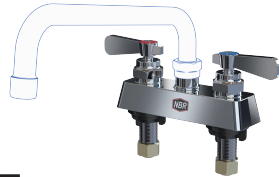

Elite Series Faucet

4" Deck mount, Extra Heavy duty Faucet

Details

- Brass Body
- Lead Free
- 1/4 Turn Ceramic Cartridges
- Integral Check Valve

P1D4

Model	Spout Type
P1D4	Faucet Body
P1D4S3G	3-1/2" Goose Neck
P1D4S5G	6" Goose Neck
P1D4S6	6" Swing Spout
P1D4S8G	9" Goose Neck
P1D4S8	8" Swing Spout
P1D4S10	10" Swing Spout
P1D4S12	12" Swing Spout
P1D4S14	14" Swing Spout
P1D4S16	16" Swing Spout

P1D4S10

8" Wall mount, Heavy duty Faucet

Details

- 18" Riser
- 1/2" NPT Female Inlets
- 44" Flexible Stainless Steel Hose
- Integral Check Valve

Model	Spout Type
P2W8-PU	No Ads-On Faucet
P2W8S5G-PU	6" Goose Neck
P2W8S6-PU	6" Swing Spout
P2W8S8G-PU	9" Goose Neck
P2W8S8-PU	8" Swing Spout
P2W8S10-PU	10" Swing Spout
P2W8S12-PU	12" Swing Spout
P2W8S14-PU	14" Swing Spout
P2W8S16-PU	16" Swing Spout

P2W8-PU

P2W8S12-PU

4" Wall mount, Extra Heavy duty Faucet

Details

- Brass Body
- Lead Free
- 1/4" Turn Ceramic Cartridges
- Integral Check Valve

P1W4S10

Model	Spout Type
P1W4	Faucet Body
P1W4S3G	3-1/2" Goose Neck
P1W4S5G	6" Goose Neck
P1W4S6	6" Swing Spout
P1W4S8G	9" Goose Neck
P1W4S8	8" Swing Spout
P1W4S10	10" Swing Spout
P1W4S12	12" Swing Spout
P1W4S14	14" Swing Spout
P1W4S16	16" Swing Spout

P1W4

8" Wall mount, Heavy duty Faucet

Details

- Brass Body
- Lead Free
- 1/4 Turn Ceramic Cartridges
- Integral Check Valve

Model	Spout Type
P2W8	Faucet Body
P2W8S5G	6" Goose Neck
P2W8S6	6" Swing Spout
P2W8S8G	9" Goose Neck
P2W8S8	8" Swing Spout
P2W8S10	10" Swing Spout
P2W8S12	12" Swing Spout
P2W8S14	14" Swing Spout
P2W8S16	16" Swing Spout