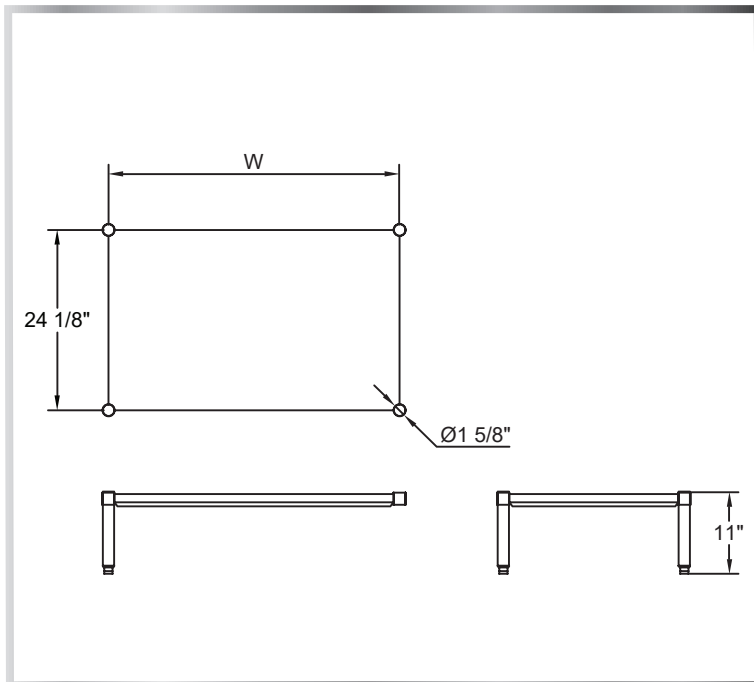

DISHTABLE UNDERSHELF

DISH TABLES - UNDERSHELF

MATERIALS

- 18 Gauge 304 Stainless Steel Shelf
- Stainless Steel Legs and Bullet Feet

FEATURES

- 2pcs 11"L Stainless Steel Legs
- Adjustable Bullet Feet
- Compatible with any Straight Design Dishtables

MODEL NUMBER	WIDTH	DEPTH
DTU-S24	17-5/8"	24-1/8"
DTU-S30	23-5/8"	24-1/8"
DTU-S36	29-5/8"	24-1/8"
DTU-S48	41-5/8"	24-1/8"
DTU-S60	53-5/8"	24-1/8"
DTU-S72	65-5/8"	24-1/8"