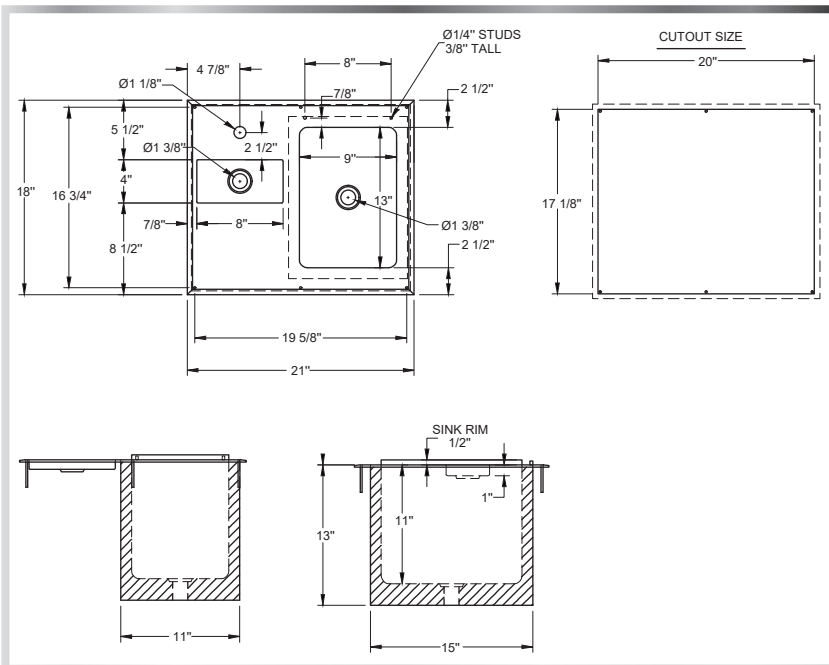

# DROP-IN ICE & WATER UNIT

### MATERIALS

- 14 Gauge 304 Stainless Steel Deck
- 18 Gauge 304 Stainless Steel Body and Cover

### FEATURES

- Left Water Station
- Left Water Filler Stand With Perforated Insert
- 11" Deep Insulated Ice Bin
- Removable Sliding Lid
- Includes Drains

Include a Faucet With Your Order!  
(See Pages 88-89)

MODEL NUMBER	LENGTH	WIDTH	RECOMMENDED CUTOUT
DIB-2118-WS	21"	18"	20-1/4" x 17-1/4"