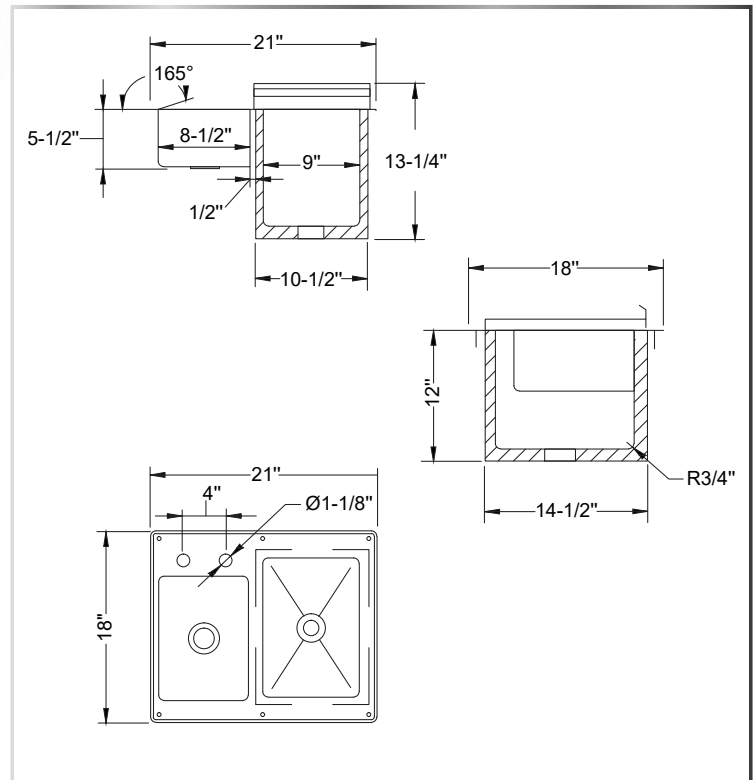

## MATERIALS

- 14 Gauge 304 Stainless Steel Deck
- 18 Gauge 304 Stainless Steel Body and Cover

## FEATURES

- Left Water Station
- Removable Water Sink Grate
- 10" Deep Insulated Ice Bin
- Removable Sliding Lid
- Includes Drains

Include a Faucet With Your Order!  
(See Pages 87)

MODEL NUMBER	LENGTH	WIDTH	RECOMMENDED CUTOUT
DIB-2-2118	21"	18"	20-1/4" x 17-1/4"