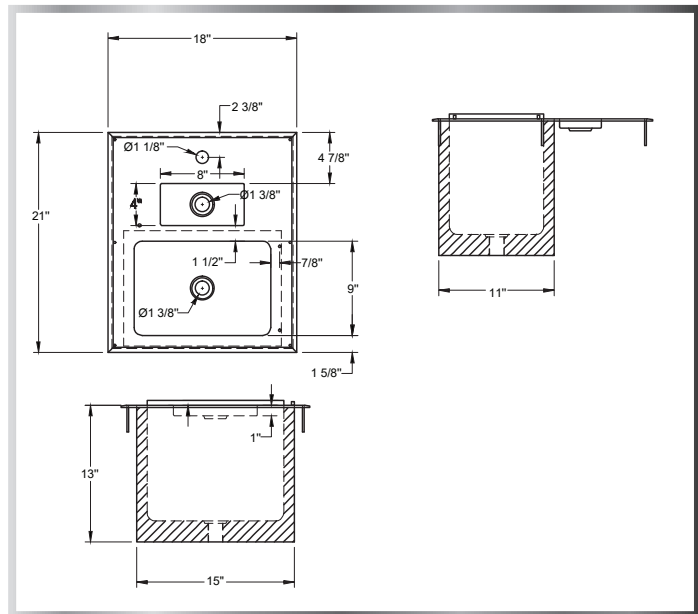

## MATERIALS

- 14 Gauge Stainless Steel Deck
- 18 Gauge 304 Stainless Steel Body

## FEATURES

- Rear Water Station
- Left Water Filler Stand With Perforated Insert
- 11" Deep Insulated Ice Bin
- Removable Sliding Lid
- Includes Drains

Include a Faucet With Your Order!  
(See Pages 88-89)

| MODEL NUMBER | LENGTH | WIDTH | RECOMMENDED CUTOUT |
|--------------|--------|-------|--------------------|
| DIB-1821-WS  | 18"    | 21"   | 17-1/4" x 20-1/4"  |